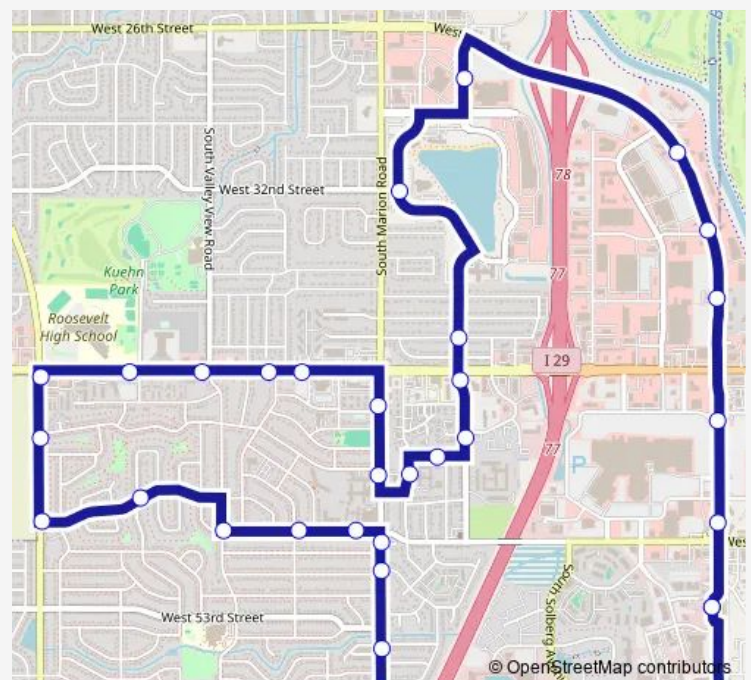

### Route schedule

Southwest Center (SWC) SAM's southwest transit hub —  
Southwest Center (SWC) SAM's southwest transit hub

Monday 06:15-18:45

Tuesday 06:15-18:45

Wednesday 06:15-18:45

Thursday 06:15-18:45

Friday 06:15-18:45

Saturday 07:45-14:45

Sunday —

### Route info

Direction: Southwest Center (SWC) SAM's southwest transit hub

Stops: 34

Trip Duration: 0 hour 35 min

11 — Southwest Circulator

Cathy (mid-block)/45th SE corner

45th/Downing SW corner

Terry/Gateway SE corner

Terry/41st SE corner

39th/Terry SE Corner

32nd/Westlake SE Corner

Lorraine/Lowes

Louise/Shirley (Usps)

Louise/34th

Louise at Wal-Mart entrance driveway NW corner

Louise/Empire Mall entrance driveway NW corner