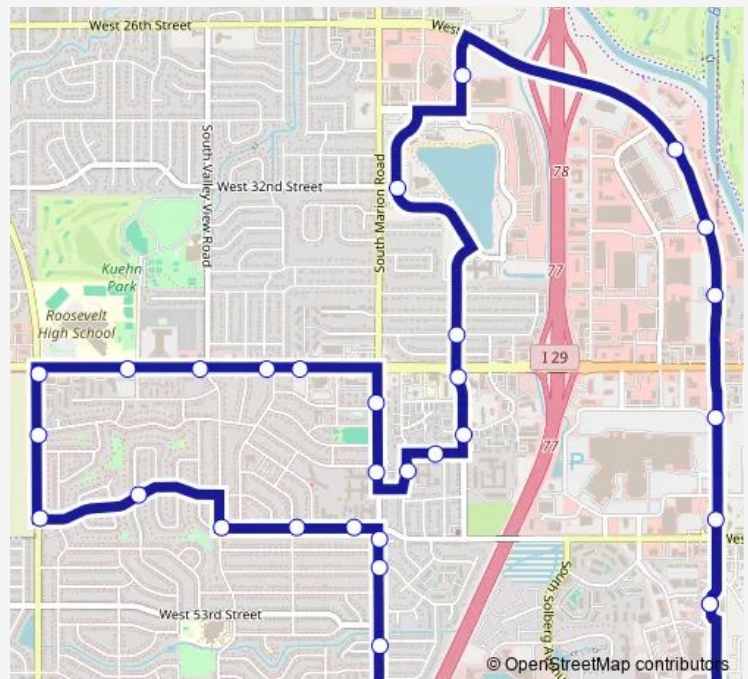

### Route schedule

Southwest Center (SWC) SAM's southwest transit hub —  
Southwest Center (SWC) SAM's southwest transit hub

Monday 06:15-18:45

Tuesday 06:15-18:45

Wednesday 06:15-18:45

Thursday 06:15-18:45

Friday 06:15-18:45

Saturday 07:45-14:45

Sunday —

### Route info

Direction: Southwest Center (SWC) SAM's southwest transit hub

Stops: 34

Trip Duration: 0 hour 35 min

11 — Southwest Circulator

Cathy (mid-block)/45th SE corner

45th/Downing SW corner

Terry/Gateway SE corner

Terry/41st SE corner

39th/Terry SE Corner

32nd/Westlake SE Corner

Lorraine/Lowes

Louise/Shirley (Usps)

Louise/34th

Louise at Wal-Mart entrance driveway NW corner

Louise/Empire Mall entrance driveway NW corner