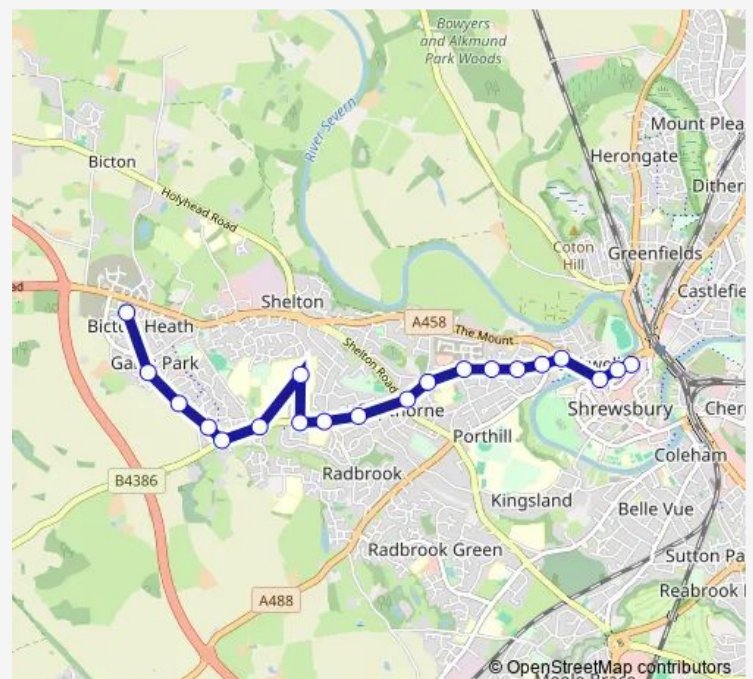

Woodcrest Jct

Worrow Drive Jct

Route schedule

Bus Station — Worrow Drive Jct

Monday 06:30-19:55

Tuesday 06:30-19:55

Wednesday 06:30-19:55

Thursday 06:30-19:55

Friday 06:30-19:55

Saturday 07:28-19:55

Sunday 07:28-19:55

Route info

Direction: Bus Station

Stops: 20

Trip Duration: 0 hour 24 min

11 — Shrewsbury Bus Stn - R.s. Hospital - Gains Park

Direction

Worror Drive Jct — Bus Station

21 stops

[Open route schedule](#)

Worror Drive Jct

Coach Road Jct

No. 64

Bromley Road Jct

Bus Station

Route schedule

Worror Drive Jct — Bus Station

Monday 06:47-20:09

Tuesday 06:47-20:09

Wednesday 06:47-20:09

Thursday 06:47-20:09

Friday 06:47-20:09