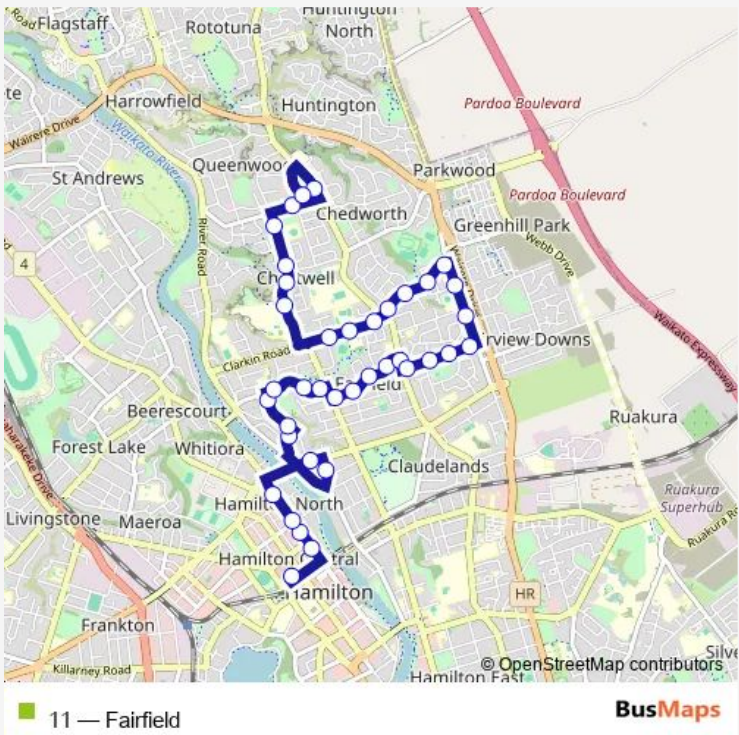

Bus 11 Fairfield

[Go to website](#)

Direction
 Transport Centre (Platform N) — Lynden Court East A (Chartwell Shopping Centre)
 38 stops
[Open route schedule](#)

- Transport Centre (Platform N)
- 611 Victoria St
- 747 Victoria St (outside Les Mills)
- 821 Victoria St
- 967 Victoria St
- 7 Boundary Rd
- 12 Oakley Ave
- 11 Tamihana Ave
- 39 Casey Ave
- 10 Ranfurly Ave
- 61 Fairfield Rd (outside Woodstock School)
- 97 Fairfield Rd
- 123 Fairfield Rd
- 1 Holland Rd
- 39 Holland Rd
- 75 Holland Rd
- 115 Holland Rd
- 356 Peachgrove Rd
- 7 Mardon Rd
- 53 Mardon Rd
- 85A Mardon Rd

Route info
 Direction: Transport Centre (Platform N)
 Stops: 38
 Trip Duration: 0 hour 30 min

123 Mardon Rd

205 Tramway Rd

253 Tramway Rd

3 Snell Dr

27 Snell Dr

55 Snell Dr

85 Snell Dr

201 Hukanui Rd (Chartwell Shopping Centre)

Lynden Court East A (Chartwell Shopping Centre)

Direction

Lynden Court East A (Chartwell Shopping Centre) —
Transport Centre

38 stops

[Open route schedule](#)

Lynden Court East A (Chartwell Shopping Centre)

Route info

Direction: Lynden Court East A (Chartwell Shopping Centre)

Stops: 38

Trip Duration: 0 hour 25 min

48 Holland Rd

2 Holland Rd

126 Fairfield Rd

96 Fairfield Rd