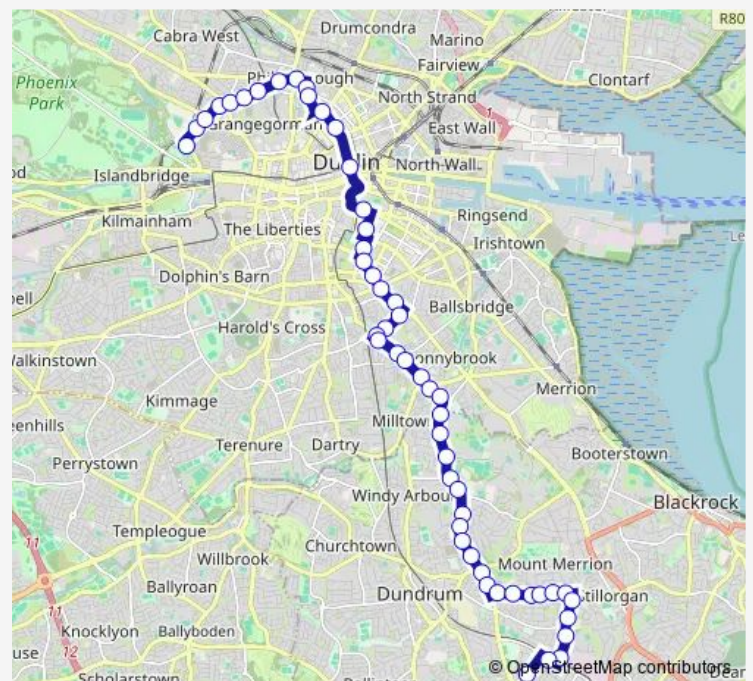

Thursday 05:15-23:30

Friday 05:15-23:30

Saturday 07:00-23:30

Sunday 08:30-23:30

Route info

Direction: Phoenix Park

Stops: 53

Trip Duration: 1 hour 19 min