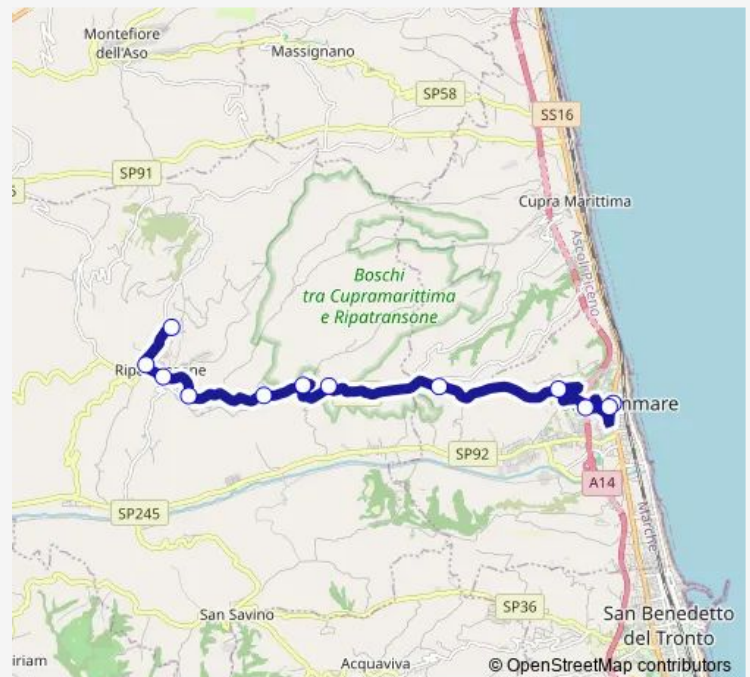

Ripatransone - Mattatoio

Route schedule

Grottammare Centro — Ripatransone - Mattatoio

Monday	14:30
Tuesday	14:30
Wednesday	14:30
Thursday	14:30
Friday	14:30
Saturday	14:30
Sunday	—

Route info

Direction: Grottammare Centro

Stops: 12

Trip Duration: 0 hour 30 min

■ 11 — Grottammare-Cuprense-Ripatransone

BusMaps

11 Bus time schedules and route maps are available in an offline PDF at busmaps.com. Use the busmaps.com website to see live bus times, train schedule or subway schedule, and step-by-step directions for all public transit in Ripatransone