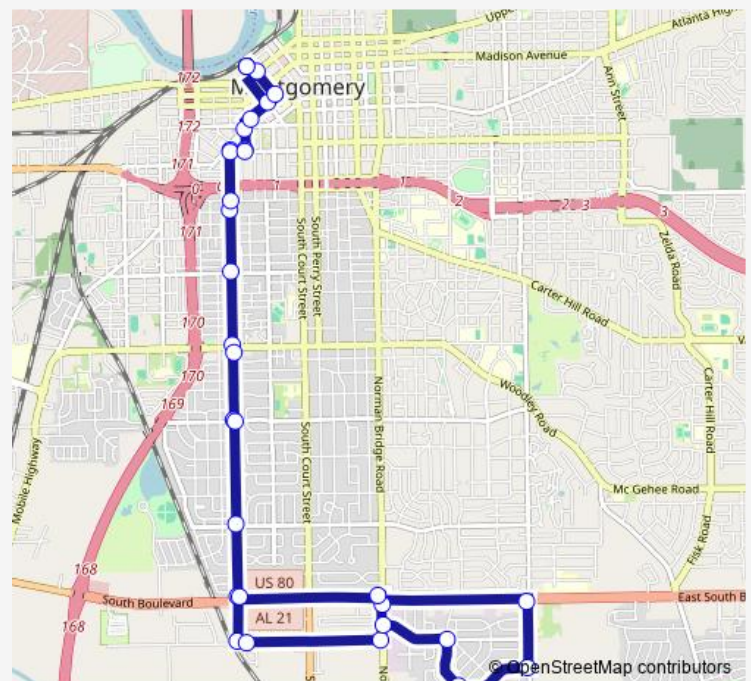

Fleming & Burgwyn

Fleming & Norman Bridge

Norman Bridge & South

South & Narrow Lane

Narrow Lane & Sunshine

Sunshine & Marlowe

Sunshine & Buckingham

Buckingham & Norman Bridge

South & Norman Bridge

### Route schedule

Intermodal Transfer Center — Intermodal Transfer Center

Monday 05:30-20:30

Tuesday 05:30-20:30

Wednesday 05:30-20:30

Thursday 05:30-20:30

Friday 05:30-20:30

Saturday 07:30-17:30

### Route info

Direction: Intermodal Transfer Center

Stops: 31

Trip Duration: 1 hour 0 min

11 — Rosa Parks / South Blvd.

South & Rosa L. Parks

Rosa L. Parks & Edgemont

Rosa L. Parks & Fairview