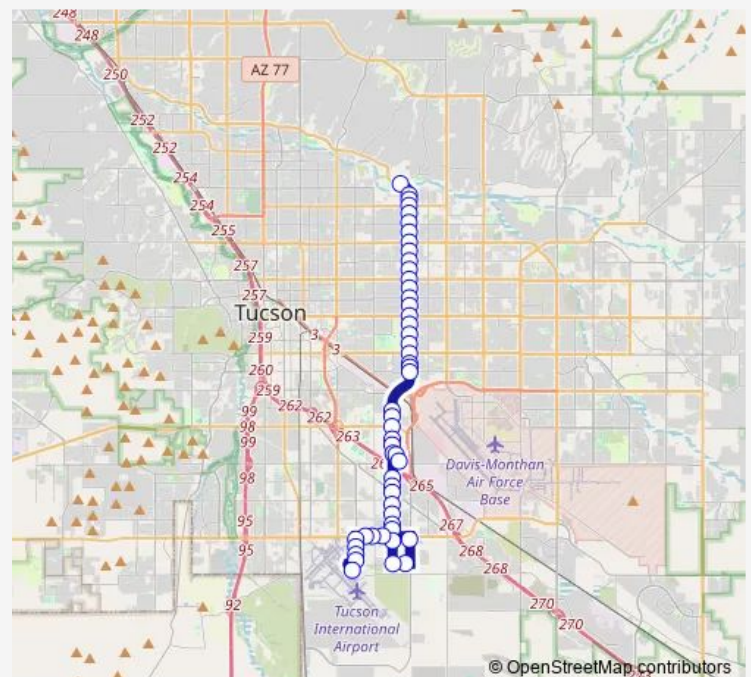

Thursday 04:55-22:40

Friday 04:55-22:40

Saturday 05:15-19:30

Sunday 05:15-19:30

Route info

Direction: Dodge/River (Se)

Stops: 50

Trip Duration: 0 hour 48 min

11 — Alvernon Way

Alvernon/32nd St (Nw)

Alvernon/32nd St (Sw)

Palo Verde/Broadmont (Sw)

Palo Verde/Veterans (Sw)

Palo Verde/Ajo (Sw)

Palo Verde/Columbia (Sw)

Palo Verde/Michigan (Sw)

Valencia/Bay Colony (Nw)

Tucson BI/Valencia (Sw)

Tucson BI/Medina (Sw)

Tucson BI/Elvira (Nw)

Tucson BI/Corona (Nw)

Tucson Intl Airport (Inside)

Direction

Laos Transit Center — Dodge/River (Se)

45 stops

[Open route schedule](#)

Laos Transit Center

6th Av/Irvington (Ne)

6th Av/Oklahoma (Ne)

6th Av/Illinois (Se)

6th Av/Michigan (Se)

6th Av/District (Se)