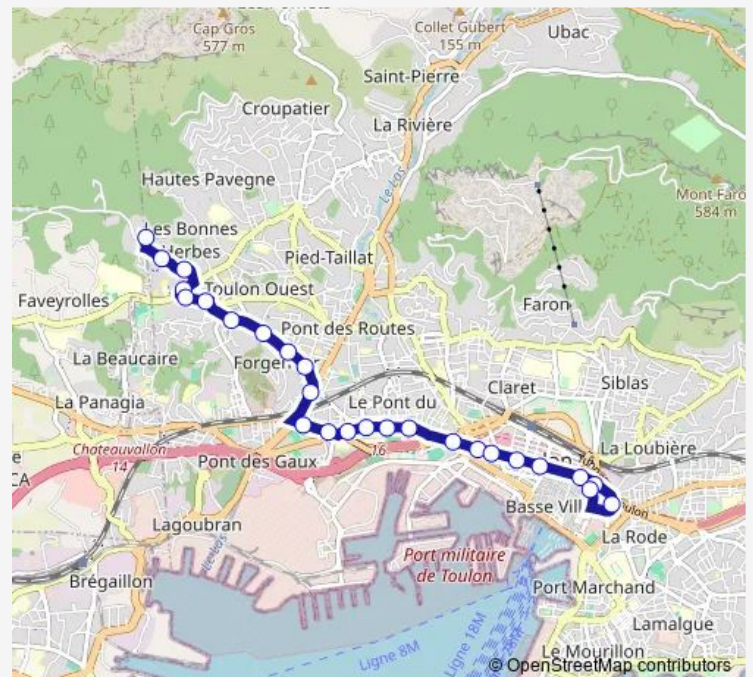

### Route schedule

Blache — Montserrat

Monday 05:30-19:55

Tuesday 05:30-19:55

Wednesday 05:30-19:55

Thursday 05:30-19:55

Friday 05:30-19:55

Saturday 05:30-19:55

### Route info

Direction: Blache

Stops: 24

Trip Duration: 0 hour 21 min

11 — Blache - Montserrat

Olivades

Logis

Montserrat