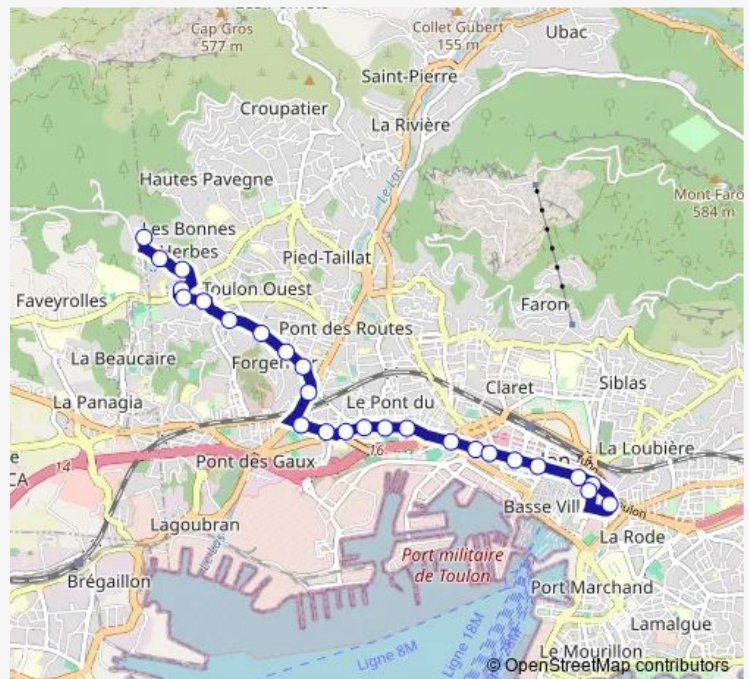

Thursday 05:30-19:55

Friday 05:30-19:55

Saturday 05:30-19:55

Sunday 07:10-20:10

Route info

Direction: Blache

Stops: 24

Trip Duration: 0 hour 20 min

11 — Blache - Montserrat

Olivades

Logis

Montserrat

Direction

Montserrat — Blache

26 stops

[Open route schedule](#)