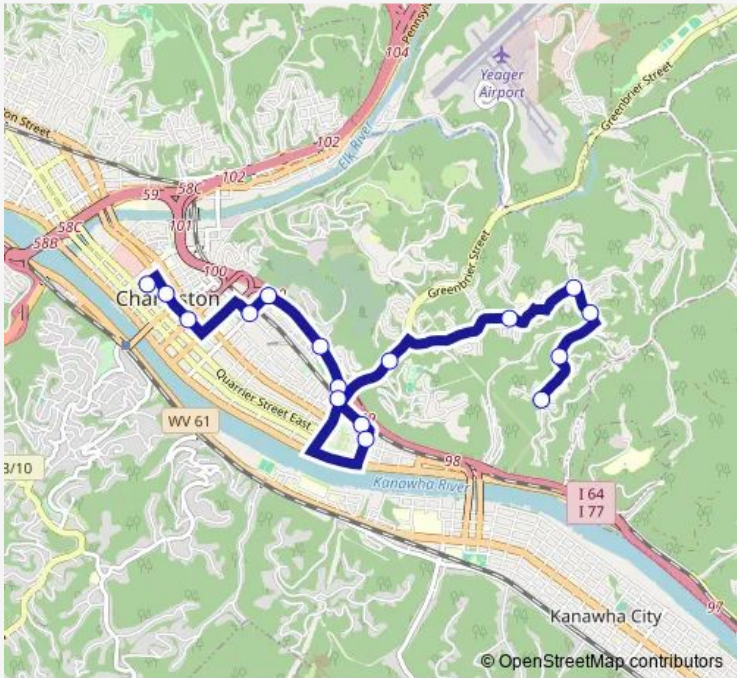

Bus 11 Wertz Avenue

[Go to website](#)

Direction
 City Center — Oakridge Dr & Serene Dr
 16 stops
[Open route schedule](#)

- City Center
- Lee St & Capitol St
- Lee St & Leon Sullivan Way
- Morris St & Smith St
- Morris St & Piedmont Rd
- Piedmont Rd & Stadium Pl
- Laidley Field Parking (Piedmont Rd)
- Piedmont Rd & Sidney St
- Building #5
- Capitol Complex
- Greenbrier St & Hillcrest Dr
- Oakridge Dr & Elmont Dr
- Oakridge Dr & Woodbridge Dr
- Oakridge Dr & Wertz Ave
- Oakridge Dr & Moorland Dr
- Oakridge Dr & Serene Dr

Route schedule
 City Center — Oakridge Dr & Serene Dr

Monday	06:10-17:30
Tuesday	06:10-17:30
Wednesday	06:10-17:30
Thursday	06:10-17:30
Friday	06:10-17:30
Saturday	06:10-17:30
Sunday	—

Route info
 Direction: City Center
 Stops: 16
 Trip Duration: 0 hour 25 min

Route schedule

Oakridge Dr & Serene Dr — City Center

Monday 06:30-18:00

Tuesday 06:30-18:00

Wednesday 06:30-18:00

Thursday 06:30-18:00

Friday 06:30-18:00

Saturday 06:30-18:00

Sunday —

Route info

Direction: Oakridge Dr & Serene Dr

Stops: 20

Trip Duration: 0 hour 25 min

11 Bus time schedules and route maps are available in an offline PDF at busmaps.com. Use the busmaps.com website to see live bus times, train schedule or subway schedule, and step-by-step directions for all public transit in