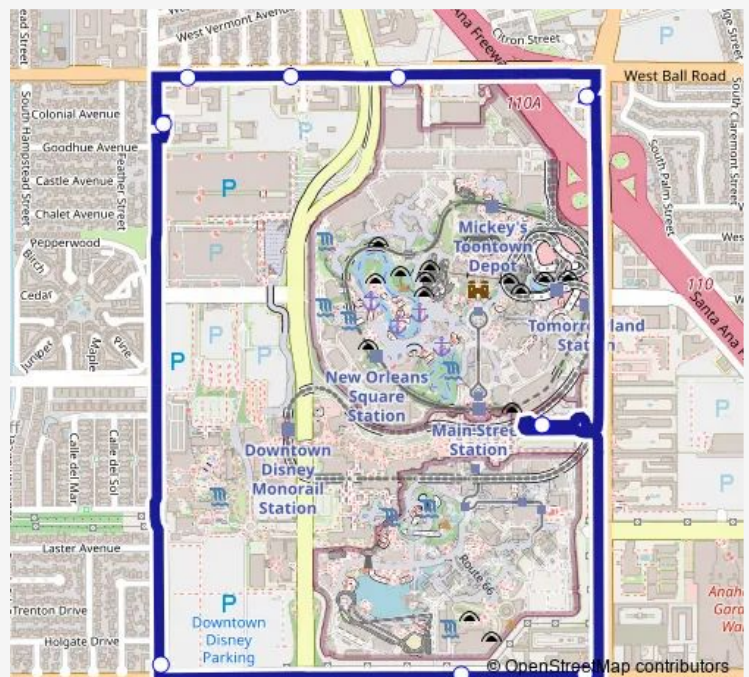

Katella Ave. WB @ Harbor Blvd.

Route schedule

Katella Ave. WB @ Harbor Blvd. — Katella Ave. WB @ Harbor Blvd.

Monday	06:31-09:51
Tuesday	06:31-09:51
Wednesday	06:31-09:51
Thursday	06:31-09:51
Friday	06:31-09:51
Saturday	06:31-09:51
Sunday	06:31-09:51

Route info

Direction: Katella Ave. WB @ Harbor Blvd.

Stops: 10

Trip Duration: 0 hour 20 min

Direction

Disneyland Main Transportation Center - 11 — Disneyland Main Transportation Center - 11

10 stops

[Open route schedule](#)

Disneyland Main Transportation Center - 11

Katella Ave. WB @ Harbor Blvd.

Katella Ave. WB @ Convention Center

Walnut St. NB @ Katella Ave.

Walnut Ave. NB @ 1240 S. Walnut Ave.

Ball Rd. EB @ Walnut St.

Ball Rd. EB @ West Pl.

Monday 10:11-00:10⁺¹

Tuesday 10:11-00:10⁺¹

Wednesday 10:11-00:10⁺¹

Thursday 10:11-00:10⁺¹

Friday 10:11-00:10⁺¹

Saturday 10:11-00:10⁺¹

Sunday 10:11-00:10⁺¹

Route info