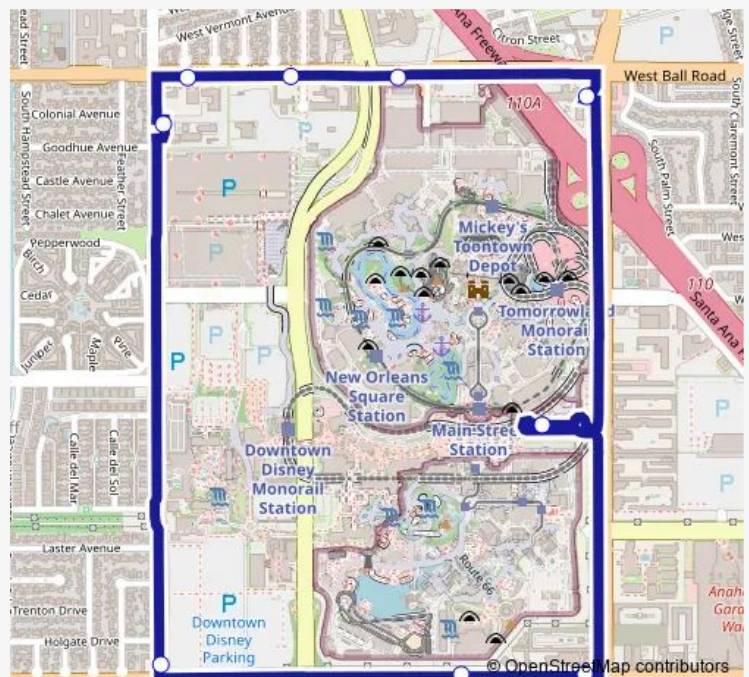

**Bus 11 Ball Road Line**

[Go to website](#)

**Direction**  
 Katella Ave. WB @ Harbor Blvd. — Katella Ave. WB @ Harbor Blvd.  
 10 stops  
[Open route schedule](#)

- Katella Ave. WB @ Harbor Blvd.
- Katella Ave. WB @ Convention Center
- Walnut St. NB @ Katella Ave.
- Walnut Ave. NB @ 1240 S. Walnut Ave.
- Ball Rd. EB @ Walnut St.
- Ball Rd. EB @ West Pl.
- Ball Rd. EB @ Cast Place
- Harbor Blvd. SB @ 1221 S. Harbor Blvd.
- Disneyland Main Transportation Center - 11
- Katella Ave. WB @ Harbor Blvd.

**Route schedule**

Katella Ave. WB @ Harbor Blvd. — Katella Ave. WB @ Harbor Blvd.

Monday	06:31-09:51
Tuesday	06:31-09:51
Wednesday	06:31-09:51
Thursday	06:31-09:51
Friday	06:31-09:51
Saturday	06:31-09:51
Sunday	06:31-09:51

**Route info**

Direction: Katella Ave. WB @ Harbor Blvd.

Stops: 10

Trip Duration: 0 hour 20 min

11 — Ball Road Line

## Direction

Disneyland Main Transportation Center - 11 — Disneyland Main Transportation Center - 11

10 stops

[Open route schedule](#)

Disneyland Main Transportation Center - 11

Katella Ave. WB @ Harbor Blvd.