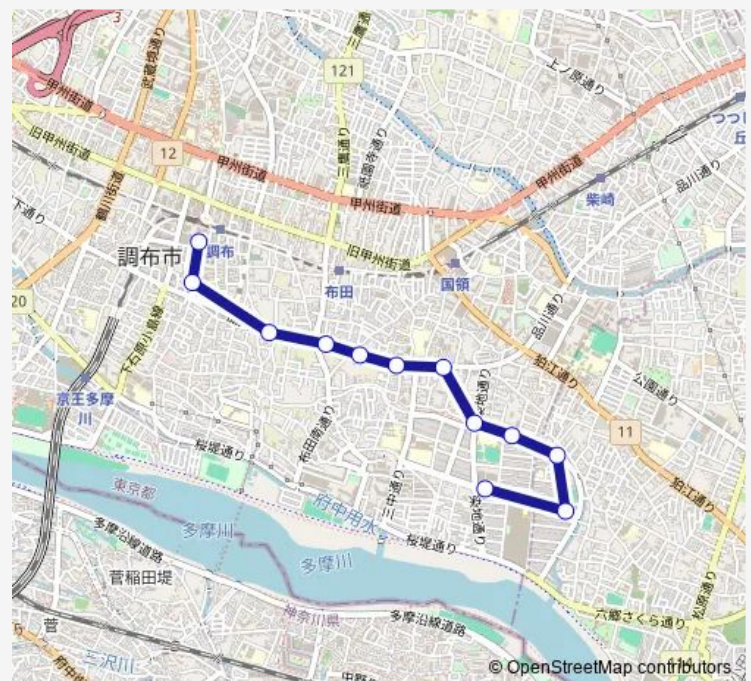

Wednesday 06:08-22:08

Thursday 06:08-22:08

Friday 06:08-22:08

Saturday 06:08-22:08

Sunday 06:08-22:08

Route info

Direction:

Stops: 0

Trip Duration: – min

Direction

調布駅南口 — 多摩川住宅中央

9 stops

[Open route schedule](#)

調布駅南口

調布駅入口

品川通上布田

Monday 06:28-21:59

Tuesday 06:28-21:59

Wednesday 06:28-21:59

Thursday 06:28-21:59

Friday 06:28-21:59

Saturday 06:29-21:59

Sunday 06:29-21:59

Route info