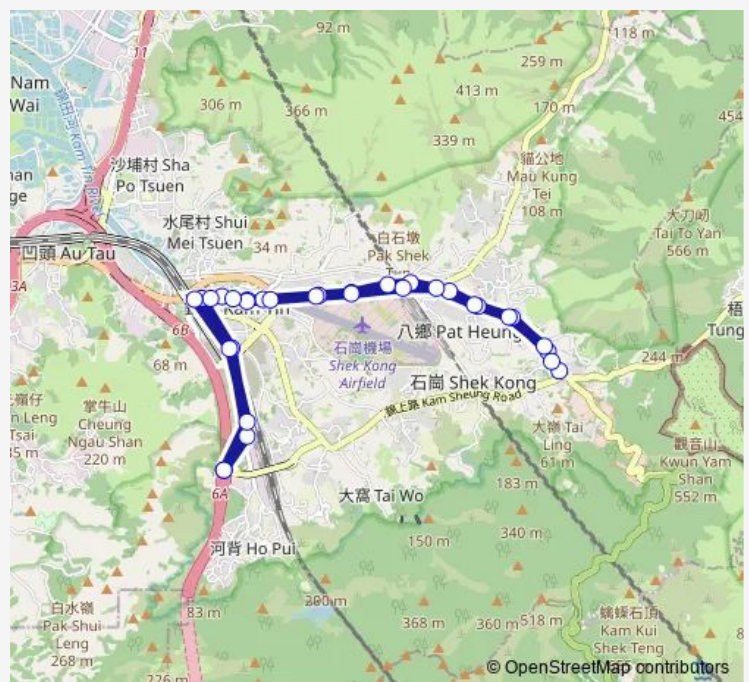

Saturday 05:30-18:20

Sunday 05:30-18:20

### Route info

Direction: [Kmb] PAT Heung Road B/T (TAI LAM Tunnel Bbi)

Stops: 32

Trip Duration: 0 hour 21 min

■ 251B — PAT Heung Road - Sheung Tsuen (Circular)

[Kmb] PAT Heung Police Station

[Kmb] Vegetable Station