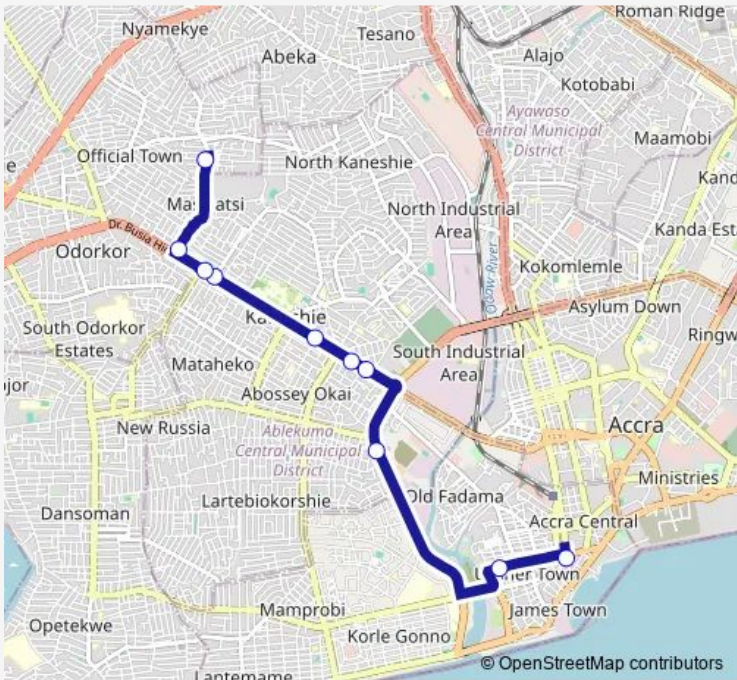

Bus 251b Accra Post Office to Darkuman Station

[Go to website](#)

Direction
Terminal Accra Post Office — Terminal Darkuman Station
10 stops
[Open route schedule](#)

- Terminal Accra Post Office
- Junction 251
- Ayigbe Town 303
- Pamprom 155
- Kaneshie Societe Generale
- Mallam Station; Mmt
- Atico
- Dansoman Junction 251
- Darkuman Last Stop 090
- Terminal Darkuman Station

Route schedule
Terminal Accra Post Office — Terminal Darkuman Station

Monday	10:43
Tuesday	10:43
Wednesday	10:43
Thursday	10:43
Friday	10:43
Saturday	10:43
Sunday	10:43

Route info
Direction: Terminal Accra Post Office
Stops: 10
Trip Duration: 0 hour 35 min

■ 251b — Accra Post Office to Darkuman Station **BusMaps**

251b Bus time schedules and route maps are available in an offline PDF at busmaps.com. Use the busmaps.com website to see live bus times, train schedule or subway schedule, and step-by-step directions for all public transit in Accra