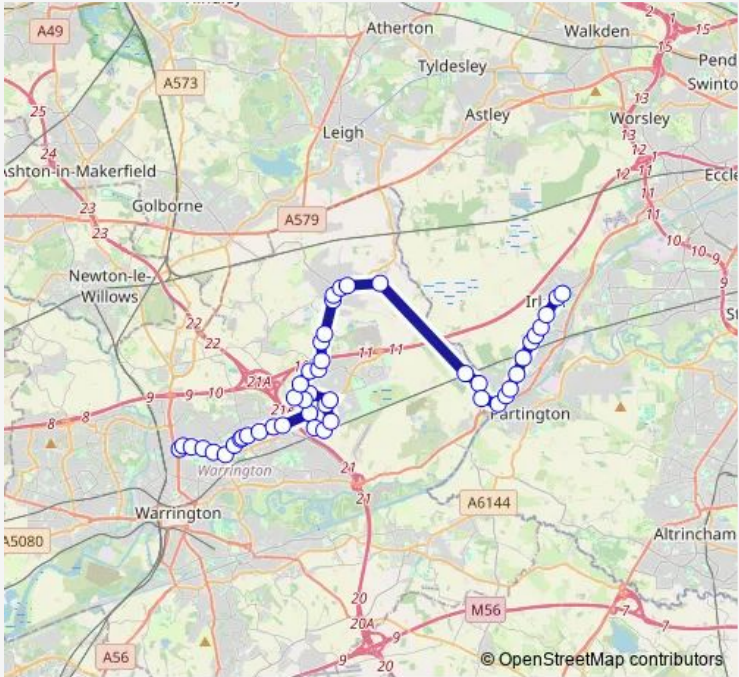

## Bus WVR1 Irlam - Warrington Campus via Birchwood, Glazebrook, Culcheth

[Go to website](#)

**Direction**  
 Moorfield Road — Warrington Vale Royal College  
 49 stops  
[Open route schedule](#)

- Moorfield Road
- Ferryhill Road
- Broadway
- Lathom Road
- The Ship
- Irlam Post Office
- Station Road
- Kings Road
- Albert Street
- New Moss Road
- Coach & Horses
- Dudley Road
- The Vista
- Glazebrook Lane
- Carlton Way
- Glazebrook Station
- Holcroft Lane
- BP Garage
- Library
- Chatburn Court
- Newchurch Lane

Route schedule  
 Moorfield Road — Warrington Vale Royal College

Monday	07:25
Tuesday	07:25
Wednesday	07:25
Thursday	07:25
Friday	07:25
Saturday	—
Sunday	—

Route info  
 Direction: Moorfield Road  
 Stops: 49  
 Trip Duration: 1 hour 5 min

■ WVR1 — Irlam - Warrington Campus via Birchwood, Glazebrook, Culcheth **BusMaps**

Taylor Business Park

Risley HMP

Merefield

Noggin Inn

Birchwood Park Avenue

Kelvin Close

Copperfield Close

## Route schedule

Warrington Vale Royal College — Moorfield Road

Monday 16:40

---

Tuesday 16:40

---

Wednesday 15:00

---