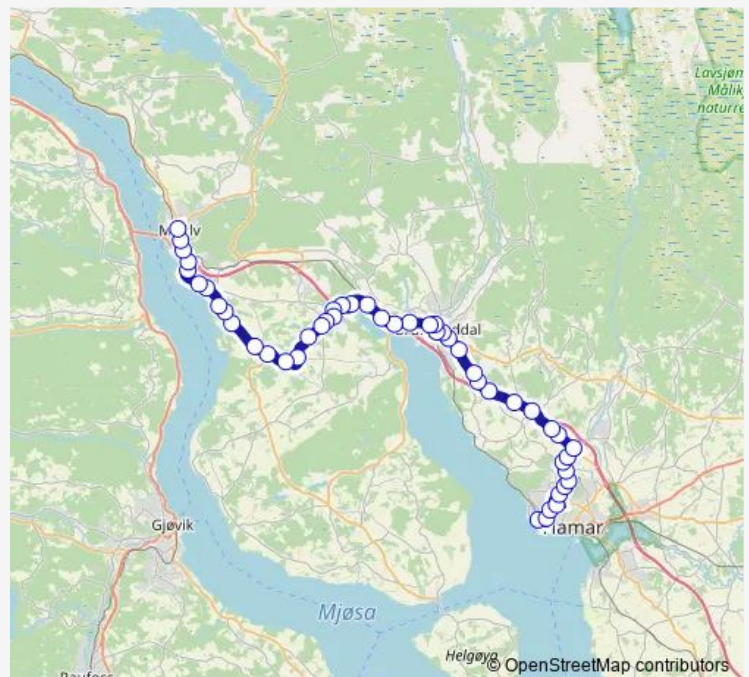

Local Bus Service 612 Moelv - Hersoug - Brumunddal

[Go to website](#)

Direction

Moelv stasjon — Brumunddal sentrum

27 stops

[Open route schedule](#)

Moelv stasjon

Strandvegen Moelv

Mjøssenteret nord

Evjevika

Løvli

Tingvang

Solbakken

Vinju

Krogvik

Rønning

Hersoug

Soug

Håve

Kolstad

Elgeseth

Solheim

Ryen

Sangheim

Bogsti

Røysheimfeltet

Fangberget

Route schedule

Moelv stasjon — Brumunddal sentrum

Monday 07:45

Tuesday 07:45

Wednesday 07:45

Thursday 07:45

Friday 07:45

Saturday —

Sunday —

Route info

Direction: Moelv stasjon

Stops: 27

Trip Duration: 0 hour 32 min

612 — Moelv - Hersoug - Brumunddal

BusMaps