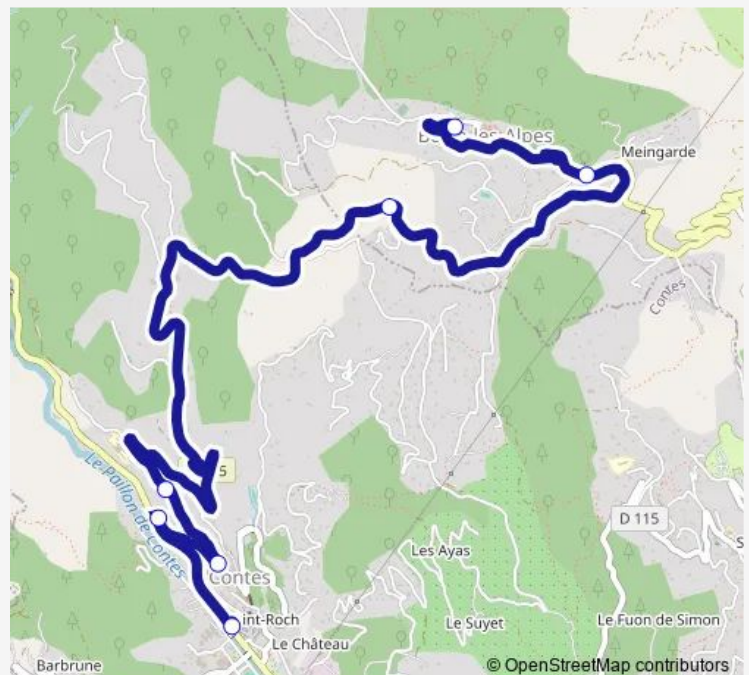

## Route info

Direction: La Grave de Contes

Stops: 7

Trip Duration: 0 hour 25 min

## Route info

Direction: Les Vernes - Lycee de Drap

Stops: 8

Trip Duration: 0 hour 40 min

**Direction**

Le Trinco — La Grave de Contes

3 stops

[Open route schedule](#)

## Route schedule

Le Trinco — La Grave de Contes

Monday 09:55-11:45

Tuesday 09:55-11:45

Wednesday 09:55-11:45

Thursday 09:55-11:45

Friday 09:55-11:45

Saturday 09:55

## Route info

Direction: Le Trinco

Stops: 3

Trip Duration: 0 hour 5 min

**Direction**

Salle des Fetes — Les Vernes - Lycee de Drap

8 stops

[Open route schedule](#)