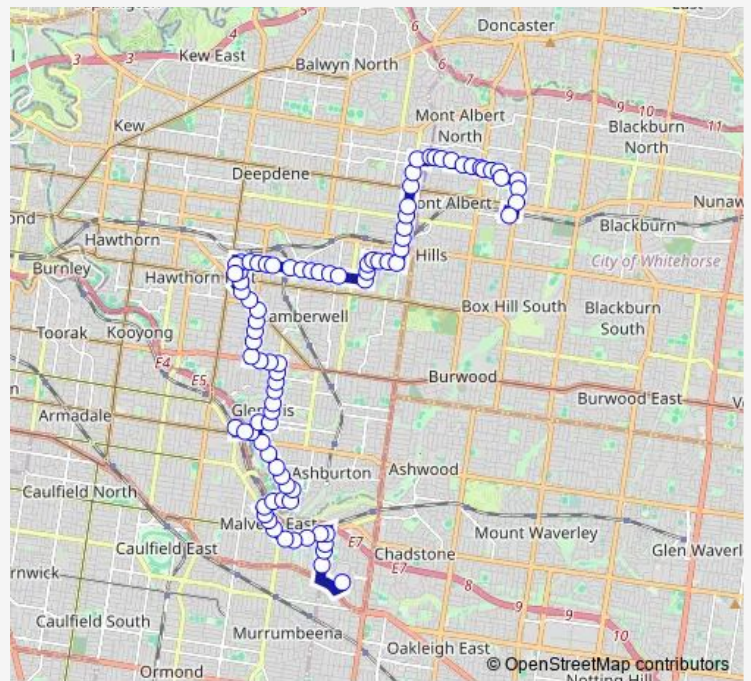

Bus 612 Box Hill - Chadstone Sc

[Go to website](#)

Direction
Chadstone Shopping Centre/Eastern Access Rd (Malvern East) — Box Hill Bus Station/Station St (Box Hill)
87 stops
[Open route schedule](#)

Chadstone Shopping Centre/Eastern Access Rd (Malvern East)

Rangeview Ave/Chadstone Rd (Malvern East)

Fenwick St/Chadstone Rd (Malvern East)

Armstrong Ct/Chadstone Rd (Malvern East)

Waverley Rd/Chadstone Rd (Malvern East)

Alma St/Waverley Rd (Malvern East)

The Rialto/Waverley Rd (Malvern East)

Oravel Ave/Waverley Rd (Malvern East)

Sycamore St/Waverley Rd (Malvern East)

Waverley Rd/Malvern Rd (Malvern East)

Melrose Ave/Malvern Rd (Malvern East)

Coolgardie Ave/Malvern Rd (Malvern East)

Malvern Rd/Winton Rd (Malvern East)

Stanley Grose Dr/Winton Rd (Malvern East)

Pitt St/Winton Rd (Ashburton)

Solway St/Winton Rd (Ashburton)

St Georges Cres/Solway St (Ashburton)

Donald St/Albion Rd (Ashburton)

Maxwell St/Albion Rd (Ashburton)

Dunlop St/Albion Rd (Ashburton)

Route schedule

Chadstone Shopping Centre/Eastern Access Rd (Malvern East) — Box Hill Bus Station/Station St (Box Hill)

Monday	06:30-19:13
Tuesday	06:30-19:13
Wednesday	06:30-19:13
Thursday	06:30-19:13
Friday	06:30-19:13
Saturday	07:53-17:42
Sunday	07:53-17:42

Route info

Direction: Chadstone Shopping Centre/Eastern Access Rd (Malvern East)

Stops: 87

Trip Duration: 1 hour 4 min

612 — Box Hill - Chadstone Sc