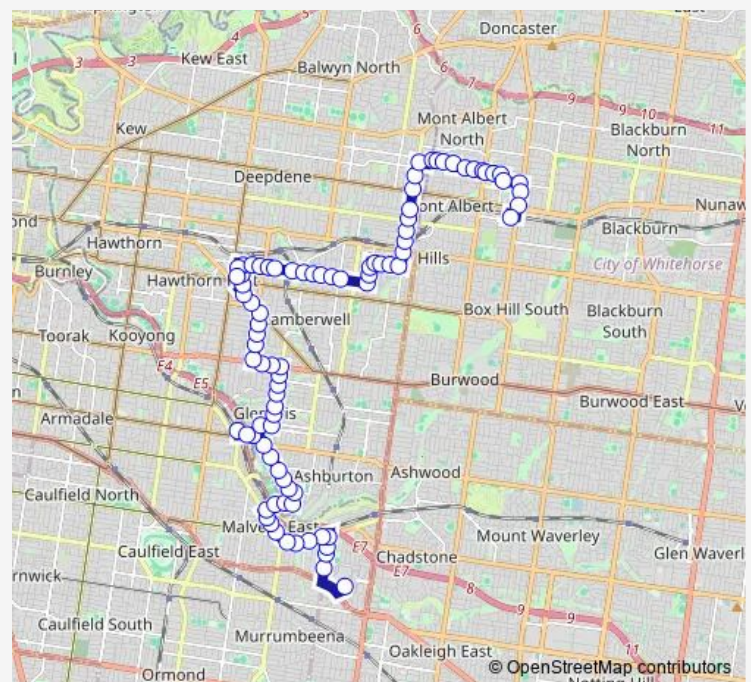

### Route schedule

Chadstone Shopping Centre/Eastern Access Rd (Malvern East) — Box Hill Bus Station/Station St (Box Hill)

Monday 06:30-19:13

Tuesday 06:30-19:13

Wednesday 06:30-19:13

Thursday 06:30-19:13

Friday 06:30-19:13

### Route info

Direction: Chadstone Shopping Centre/Eastern Access Rd (Malvern East)

Stops: 87

Trip Duration: 0 hour 56 min

612 — Box Hill - Chadstone Sc

Saxby Rd/Albion Rd (Ashburton)

Estella St/Albion Rd (Glen Iris)

Brixton Rise/High St (Glen Iris)

Glen Iris Station/Wills St (Glen Iris)

Brixton Rise/High St (Glen Iris)

Kerferd Rd/Muswell Hill (Glen Iris)

Glen Iris Rd/Kerferd Rd (Glen Iris)

Southland St/Glen Iris Rd (Glen Iris)