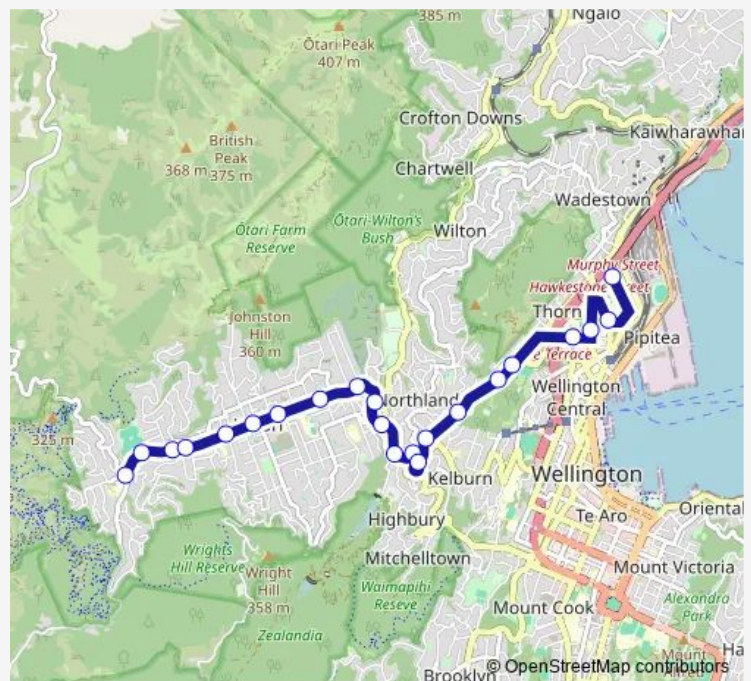

School Bus 612 Karori - Thorndon Colleges

[Go to website](#)

Direction

Karori - Allington Road — Queen Margaret College (school stop)

22 stops

[Open route schedule](#)

- Karori - Allington Road
- Karori Park Pavilion - Karori Road
- Karori Road at Tringham Street
- Karori Road opposite Richmond Avenue
- Karori Road opposite St Teresa's School
- Karori Mall - Karori Road
- Karori Normal School - Karori Road (opposite)
- Marsden Village - Karori Road
- Karori Road at Standen Street
- Chaytor Street opposite Joll Street
- Chaytor Street at Curtis Street
- Zealandia - Chaytor Street (at Tunnel)
- Karori Tunnel - Stop A
- Glenmore Street at Kelburn Viaduct
- Glenmore Street at The Rigi
- Glenmore Street at Orangi Kaupapa Road
- Botanic Garden - Glenmore Street (opposite)
- Tinakori Road at St Mary Street
- St Mary's College - Hill Street (school stop North)
- Molesworth Street - Cathedral
- Murphy Street - Wellington Girls' College

Route schedule

Karori - Allington Road — Queen Margaret College (school stop)

Monday	07:50-08:02
Tuesday	07:50-08:02
Wednesday	07:50-08:02
Thursday	07:50-08:02
Friday	07:50-08:02
Saturday	—
Sunday	—

Route info

Direction: Karori - Allington Road

Stops: 22

Trip Duration: 0 hour 29 min

612 — Karori - Thorndon Colleges

Queen Margaret College (school stop)

612 School Bus time schedules and route maps are available in an offline PDF at busmaps.com. Use the busmaps.com website to see live bus times, train schedule or subway schedule, and step-by-step directions for all public transit in Wellington

The schedule is provided in the local timezone. Times with "(+1)" indicate departures on the next day.

PDF file created on 2025-01-16

2024 BusMaps.com - All Rights Reserved