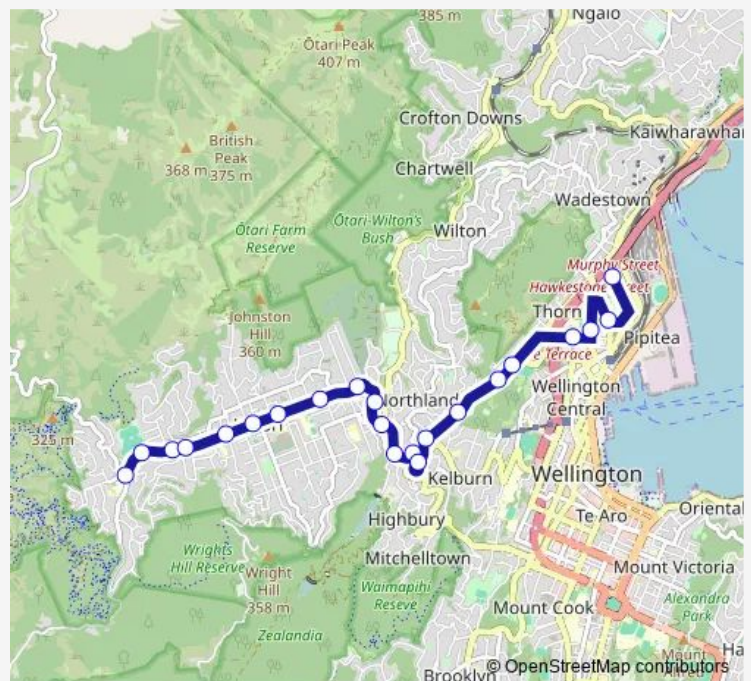

School Bus 612 Karori - Thorndon Colleges

[Go to website](#)

**Direction**

Karori - Allington Road — Queen Margaret College (school stop)

22 stops

[Open route schedule](#)

- Karori - Allington Road
- Karori Park Pavilion - Karori Road
- Karori Road at Tringham Street
- Karori Road opposite Richmond Avenue
- Karori Road opposite St Teresa's School
- Karori Mall - Karori Road
- Karori Normal School - Karori Road (opposite)
- Marsden Village - Karori Road
- Karori Road at Standen Street
- Chaytor Street opposite Joll Street
- Chaytor Street at Curtis Street
- Zealandia - Chaytor Street (at Tunnel)
- Karori Tunnel - Stop A
- Glenmore Street at Kelburn Viaduct
- Glenmore Street at The Rigi
- Glenmore Street at Orangi Kaupapa Road
- Botanic Garden - Glenmore Street (opposite)
- Tinakori Road at St Mary Street
- St Mary's College - Hill Street (school stop North)
- Molesworth Street - Cathedral
- Murphy Street - Wellington Girls' College

Route schedule

Karori - Allington Road — Queen Margaret College (school stop)

Monday	07:50-08:02
Tuesday	07:50-08:02
Wednesday	07:50-08:02
Thursday	07:50-08:02
Friday	07:50-08:02
Saturday	—
Sunday	—

Route info

Direction: Karori - Allington Road

Stops: 22

Trip Duration: 0 hour 29 min

612 — Karori - Thorndon Colleges

Queen Margaret College (school stop)

612 School Bus time schedules and route maps are available in an offline PDF at [busmaps.com](https://busmaps.com). Use the [busmaps.com](https://busmaps.com) website to see live bus times, train schedule or subway schedule, and step-by-step directions for all public transit in Wellington

The schedule is provided in the local timezone. Times with "(+1)" indicate departures on the next day.

PDF file created on 2025-02-26

2024 BusMaps.com - All Rights Reserved