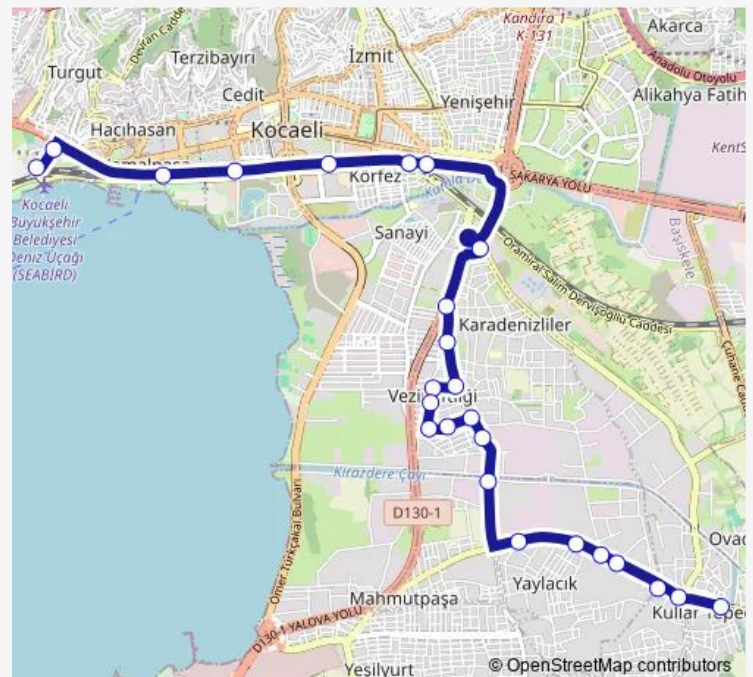

Thursday 06:55-22:20

Friday 06:55-22:20

Saturday 06:55-22:20

Sunday 06:55-22:20

Route info

Direction: Haci Mahmut Ağa

Stops: 33

Trip Duration: 0 hour 22 min

Thursday 07:28-23:30

Friday 07:28-23:30

Saturday 07:28-23:30

Sunday 07:28-23:30

Route info

Direction: Bati Terminali Peronlar

Stops: 25

Trip Duration: 0 hour 20 min