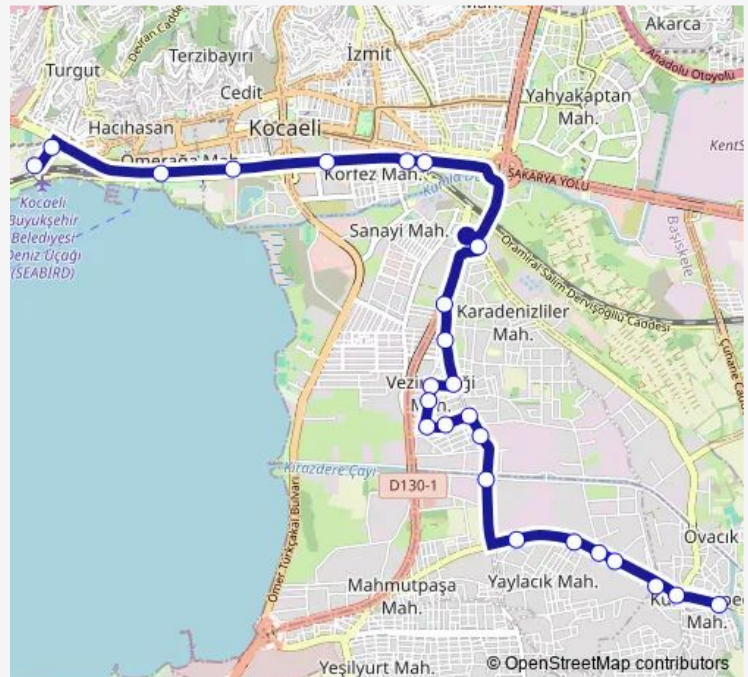

Bus 612 Kartonsan-İzmit

[Go to website](#)

Direction

Bati Terminali Peronlar — Kullar Merkez

25 stops

[Open route schedule](#)

Bati Terminali Peronlar

Seka Camii

A.Menderes D100

Vilayet

42 Evleristasyon

42 Evler

Kandira Sapađı 1

Kullar Sapak

Yeşil Camii

Özgenç Sokak

Vezirçiftliği Üçyol 2

Vezirçiftliği Merkez 1

Vezirçiftliği Muhtarlığı 1

Fikir 1

Vezirçiftliği Sağlık Ocađı

Park Sokak

Seyid Caddesi

Kullar Köprü 1

Karamürsel Caddesi 1

Yaylacik 1

Kiliç 1

Route schedule

Bati Terminali Peronlar — Kullar Merkez

Monday 07:28-23:30

Tuesday 07:28-23:30

Wednesday 07:28-23:30

Thursday 07:28-23:30

Friday 07:28-23:30

Saturday 07:28-23:30

Sunday 07:28-23:30

Route info

Direction: Bati Terminali Peronlar

Stops: 25

Route Duration: 0 hour 20 min

612 — Kartonsan-İzmit

BusMaps