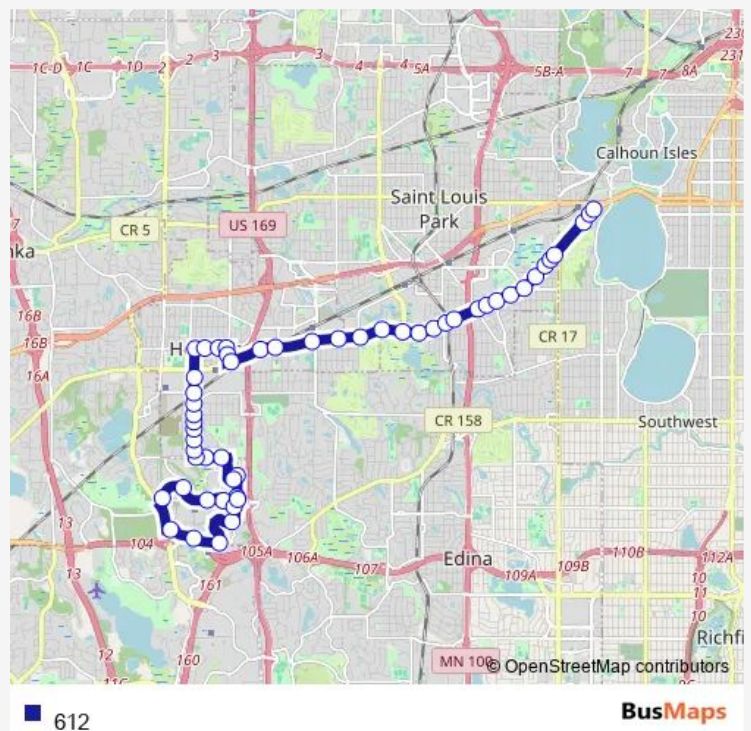

Bren Rd E & Blue Circle Dr

Bren Rd E & #9900 United Health

Smetana Dr & Bren Rd

Smetana Dr & Opportunity Court

Smetana Rd & Westbrooke Way

Smetana Rd & #801-821

Smetana Rd & 11th Ave S

11th Ave S & #1001-1015

11th Ave S & #921-941

11th Ave S & Westbrooke Way

11th Ave S & Landmark Trail N

11th Ave S & 7th St S

Route schedule

Opportunity Court & Opportunity Partners — Excelsior Blvd & Bde Maka Ska Blvd W

Monday	05:00-22:40
Tuesday	05:00-22:40
Wednesday	05:00-22:40
Thursday	05:00-22:40
Friday	05:00-22:40
Saturday	05:00-22:08
Sunday	06:00-22:09

Route info

Direction: Opportunity Court & Opportunity Partners

Stops: 53

Trip Duration: 0 hour 41 min

11th Ave S & 6th St S

11th Ave S & 5th St S

11th Ave S & Wendys

11th Ave S & Mainstreet

Direction

Hennepin Ave & 36th St W — Bren Rd E & Blue Circle Dr

56 stops

[Open route schedule](#)

Hennepin Ave & 36th St W

Hennepin Ave & 34th St W

Hennepin Ave & 33rd St W

Hennepin Ave & 31st St W