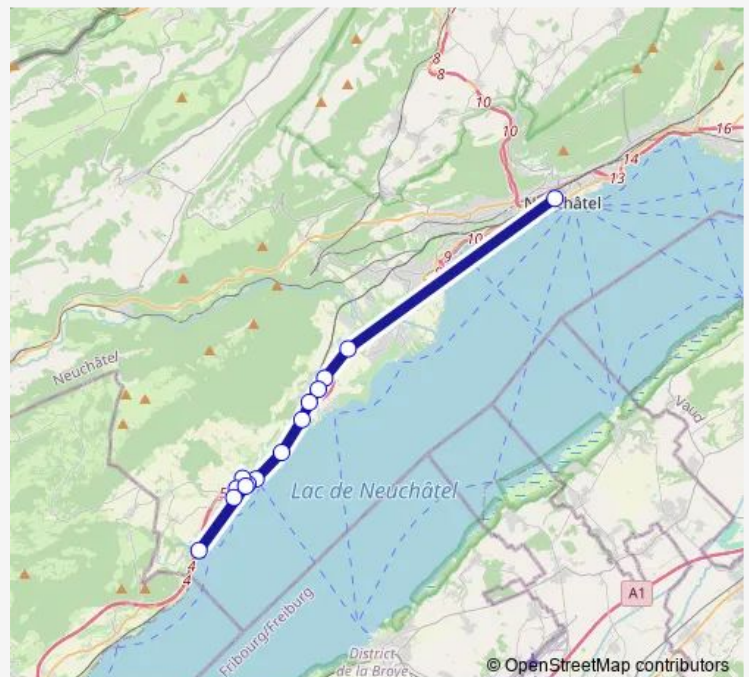

Bus 612

[Go to website](#)

Direction

Neuchâtel, Oriette — Vaumarcus, giratoire

14 stops

[Open route schedule](#)

Neuchâtel, Oriette

Bevaix, Giratoire 3 Communes

Bevaix, Les Yères

Bevaix, Centre

Bevaix, Les Jonchères

Bevaix, Chauvigny

Chez-le-Bart, Platanes

Chez-le-Bart, poste

Chez-le-Bart, Combamare

Gorgier, Crêt-de-la-Fin

Gorgier-St-Aubin, collège

St-Aubin NE, Senet

Gorgier-St-Aubin, gare

Vaumarcus, giratoire

Route schedule

Neuchâtel, Oriette — Vaumarcus, giratoire

Monday	—
Tuesday	—
Wednesday	—
Thursday	—
Friday	24:00-02:01 ⁺¹
Saturday	03:00-02:01 ⁺¹
Sunday	03:00-04:01

Route info

Direction: Neuchâtel, Oriette

Stops: 14

Trip Duration: 0 hour 30 min

612

BusMaps

612 Bus time schedules and route maps are available in an offline PDF at busmaps.com. Use the busmaps.com website to see live bus times, train schedule or subway schedule, and step-by-step directions for all public transit in Gorgier