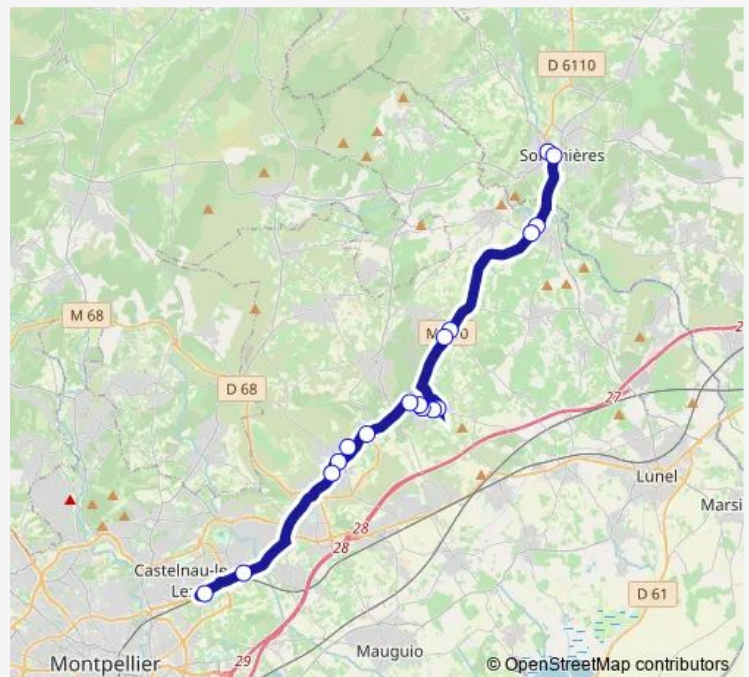

Route schedule

Castelnau-LE-LEZ - Station Sablassou — Castel-
 nau-LE-LEZ - Station Sablassou

Monday	06:30-19:35
Tuesday	06:30-19:35
Wednesday	06:30-19:35
Thursday	06:30-19:35
Friday	06:30-19:35
Saturday	06:30-19:35
Sunday	—

Route info

Direction: Castelnau-LE-LEZ - Station Sablassou

Stops: 28

Trip Duration: 1 hour 25 min

612 — Castelnau-Castries - Sommières

SUSSARGUES - GARRIGUES

SUSSARGUES - CARRIERES

Castries - Villemagne

Castries - Aqueduc

Castries - Centre

LE Cres - RTE DE Nîmes

Castelnau-LE-LEZ - Station Sablassou

Direction

Castelnau-LE-LEZ - Station Sablassou — SOMMIERES - CES G. DOUMERGUE

17 stops

[Open route schedule](#)