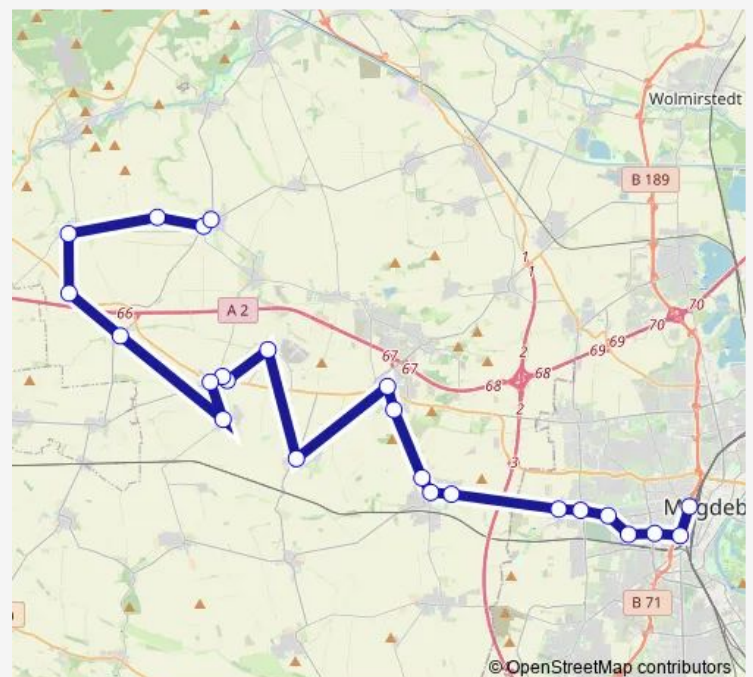

Nordgermersleben, Bahnhof (Bus)

### Route schedule

Magdeburg, Zob — Rottmersleben

Monday 05:30-22:30

Tuesday 05:30-22:30

Wednesday 05:30-22:30

Thursday 05:30-22:30

Friday 05:30-22:30

Saturday 08:20-22:30

### Route info

Direction: Magdeburg, Zob

Stops: 24

Trip Duration: 1 hour 8 min

■ 612

BusMaps

Klein Rottmersleben

Rottmersleben, Schule