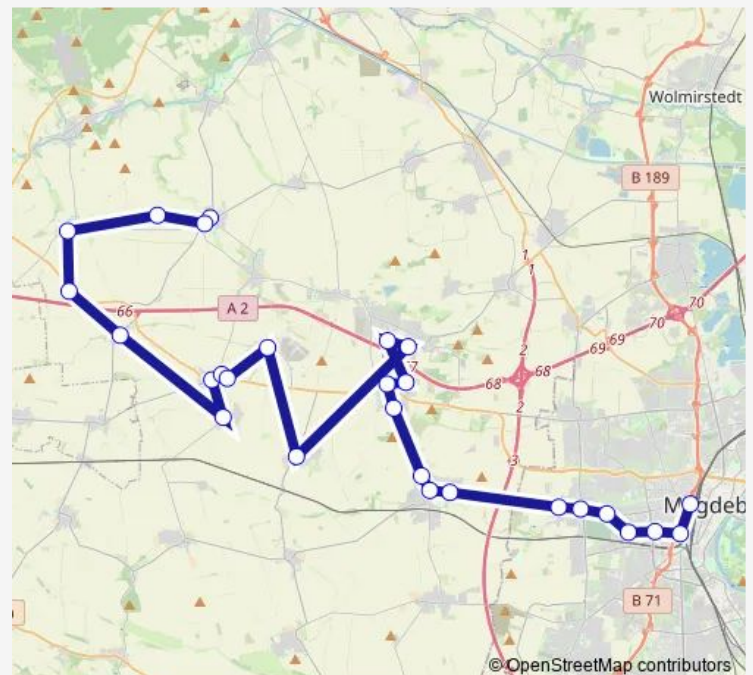

Ochtmersleben (Bus)

Bornstedt (Lkr. Börde)

Tundersleben (Nordgermersleben)

Nordgermersleben, Bahnhof (Bus)

Route schedule

Magdeburg, Zob — Rottmersleben

Monday 05:30-22:30

Tuesday 05:30-22:30

Wednesday 05:30-22:30

Thursday 05:30-22:30

Friday 05:30-22:30

Saturday 08:20-22:30

Sunday 08:20-22:30

Route info

Direction: Magdeburg, Zob

Stops: 24

Trip Duration: 1 hour 8 min

612

BusMaps

Klein Rottmersleben

Rottmersleben, Schule

Rottmersleben

Direction

Hermsdorf (b. Magdeburg), Elbepark — Rottmersleben

13 stops

[Open route schedule](#)

Hermsdorf (b. Magdeburg), Elbepark

Wellen (b. Magdeburg) (Bus)

Mammendorf (Eichenbarleben)

Eichenbarleben, Schule

Eichenbarleben, Post

Eichenbarleben, Gaststätte