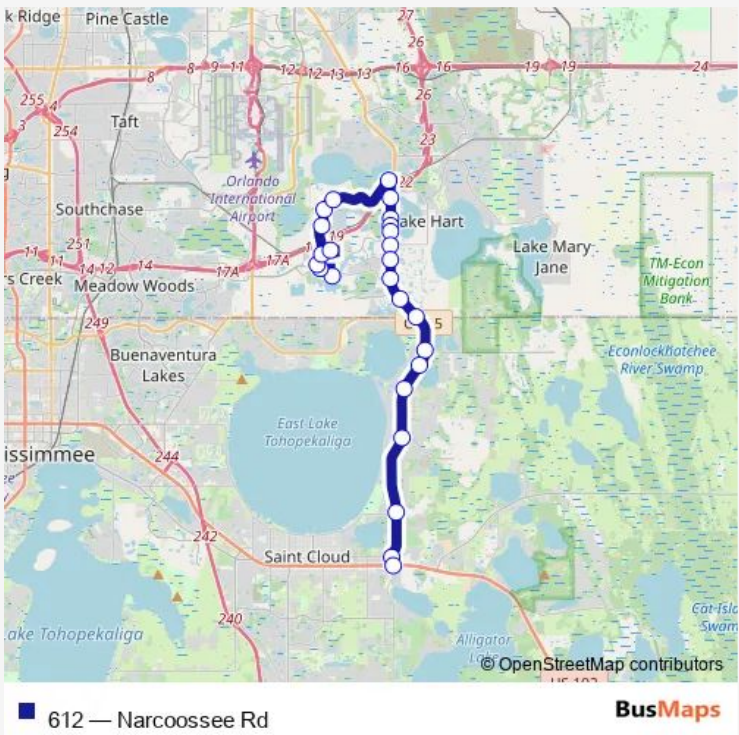

Bus 612 Narcoossee Rd

[Go to website](#)

Direction
 Live OAK Blvd AND Us192 — Hartwell CT AND Laureate Blvd
 24 stops
[Open route schedule](#)

- Live OAK Blvd AND Us192
- Narcoossee RD AND E 10th St
- Narcoossee RD AND Rummell Rd
- Narcoossee RD AND Jones Rd
- Narcoossee RD AND Thompkins Dr
- Narcoossee RD AND Mill Stream Dr
- Narcoossee RD AND Cyrils Dr
- Narcoossee RD AND Boggy Creek Rd
- Narcoossee RD AND Eagle Creek Sanctuary Blvd
- Narcoossee RD AND Eagle Creek Center Blvd
- Narcoossee RD AND Emerson Lake Blvd
- Narcoossee RD AND Tyson Rd
- Narcoossee RD AND Weller Blvd
- Narcoossee RD AND Irenic Way
- Narcoossee RD AND William Carey Dr
- Narcoossee RD AND Kirby Smith Rd
- Lake Nona Blvd AND Narcoossee Rd
- Lake Nona Blvd AND Kpmg Lakehouse
- Lake Nona Blvd AND James BAY Dr
- Lake Nona Blvd AND Lake Nona Gateway Rd
- Nemours PKY AND Nemours Hospital

Route schedule
 Live OAK Blvd AND Us192 — Hartwell CT AND Laureate Blvd

Monday	05:10-21:05
Tuesday	05:10-21:05
Wednesday	05:10-21:05
Thursday	05:10-21:05
Friday	05:10-21:05
Saturday	05:05-21:05
Sunday	06:05-21:05

Route info
 Direction: Live OAK Blvd AND Us192
 Stops: 24
 Trip Duration: 0 hour 41 min

Lake Nona Blvd AND Tavistock Lakes Blvd

Vetarans WAY AND Lake Nona Blvd

Hartwell CT AND Laureate Blvd

Direction

Hartwell CT AND Laureate Blvd — Live OAK Blvd AND Us192

25 stops

[Open route schedule](#)

Hartwell CT AND Laureate Blvd

Veterans WAY AND Laureate Blvd

Veterans WAY AND Lake Nona Blvd

Lake Nona Blvd AND Nemours Pkwy

Nemours PKY AND Nemours Hospital

Lake Nona Blvd AND Lake Nona Gateway Rd