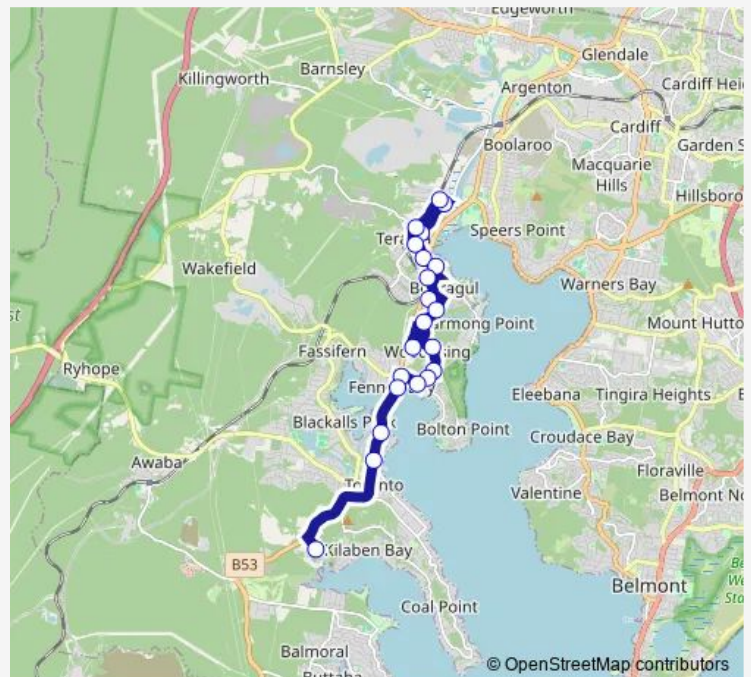

School Bus 6440 Teralba to St Josephs PS Kilaben Bay

[Go to website](#)

Direction

Anzac Pde Before York St — St Josephs Primary School, Kilaben Bay

21 stops

[Open route schedule](#)

- Anzac Pde Before York St
- York St Opp Teralba Bowling Club
- North St At William St
- William St Opp Teralba Station
- York St At Margaret St
- York St Opp Anglican Care Booragul
- First St At Fourth St
- Ranclaud St At Rens St
- St Pauls High School
- Hayden Brook Rd Opp Merriwa St
- Hayden Brook Rd Opp Vim Cl
- Advance Dr At Freemantle Dr (Hail And Ride)
- Enterprise Way At Atlanta Av
- Enterprise Way Opp Willai St
- Quigley Rd At Threlkeld Dr
- Bay Rd At Blandford St
- Bay Rd Opp Fennell Bay Public School
- Main Rd Opp Ottys Lane
- Anzac Pde At Harris St
- Toronto Public School, Cary St
- St Josephs Primary School, Kilaben Bay

Route schedule

Anzac Pde Before York St — St Josephs Primary School, Kilaben Bay

Monday	08:15
Tuesday	08:15
Wednesday	08:15
Thursday	08:15
Friday	08:15
Saturday	—
Sunday	—

Route info

Direction: Anzac Pde Before York St

Stops: 21

Trip Duration: 0 hour 28 min

6440 — Teralba to St Josephs PS Kilaben Bay

6440 School Bus time schedules and route maps are available in an offline PDF at busmaps.com. Use the busmaps.com website to see live bus times, train schedule or subway schedule, and step-by-step directions for all public transit in Teralba