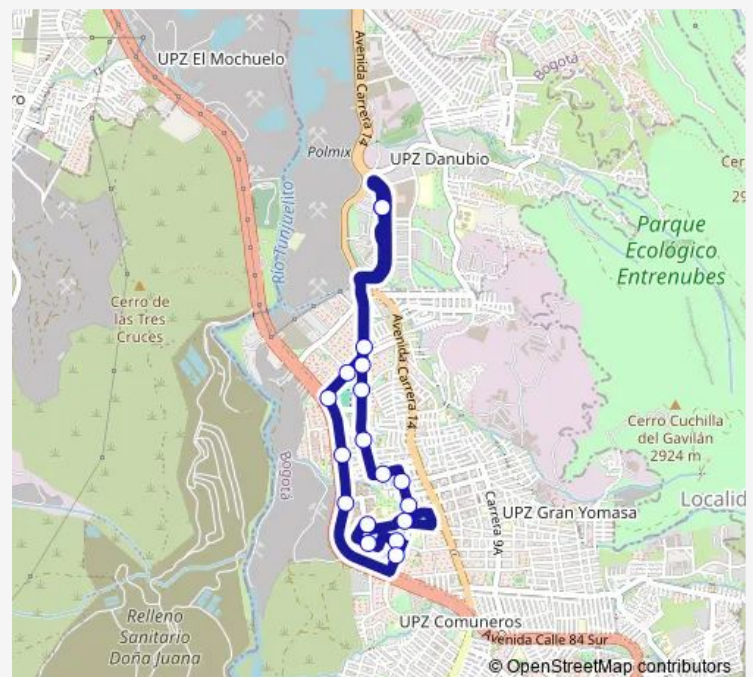

Route schedule

Portal Usme 3-9 Marichuela — Portal Usme 3-9 Marichuela

Monday	03:36-00:30 ⁺¹
Tuesday	03:36-00:30 ⁺¹
Wednesday	03:36-00:30 ⁺¹
Thursday	03:36-00:30 ⁺¹
Friday	03:36-00:30 ⁺¹
Saturday	03:38-00:30 ⁺¹
Sunday	03:37-23:30

Route info

Direction: Portal Usme 3-9 Marichuela

Stops: 18

Trip Duration: 0 hour 33 min

3-9 Bus time schedules and route maps are available in an offline PDF at busmaps.com. Use the busmaps.com website to see live bus times, train schedule or subway schedule, and step-by-step directions for all public transit in Bogota