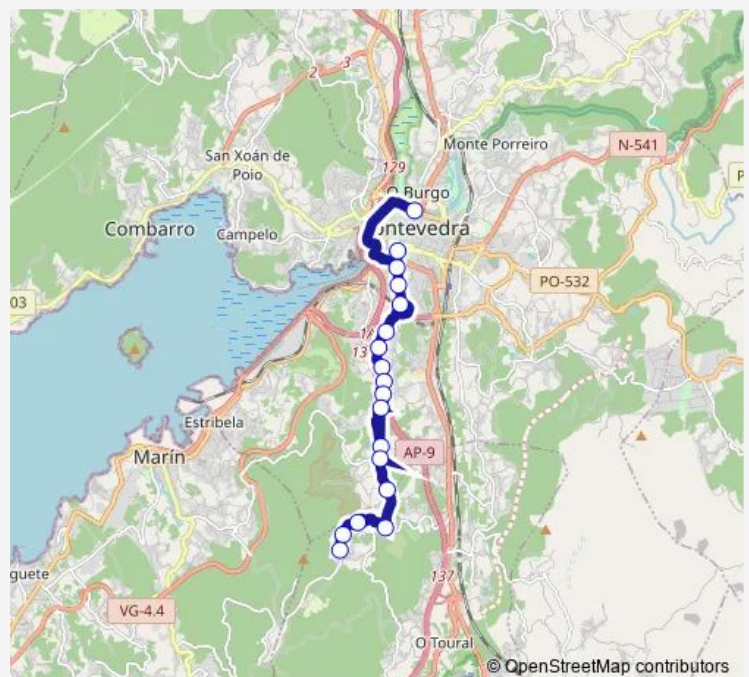

Saturday 10:00-12:45

Sunday —

Route info

Direction: Ponte Do Burgo / Praza de

Stops: 18

Trip Duration: 0 hour 25 min

XG628011 Bus time schedules and route maps are available in an offline PDF at busmaps.com. Use the busmaps.com website to see live bus times, train schedule or subway schedule, and step-by-step directions for all public transit in Pontevedra