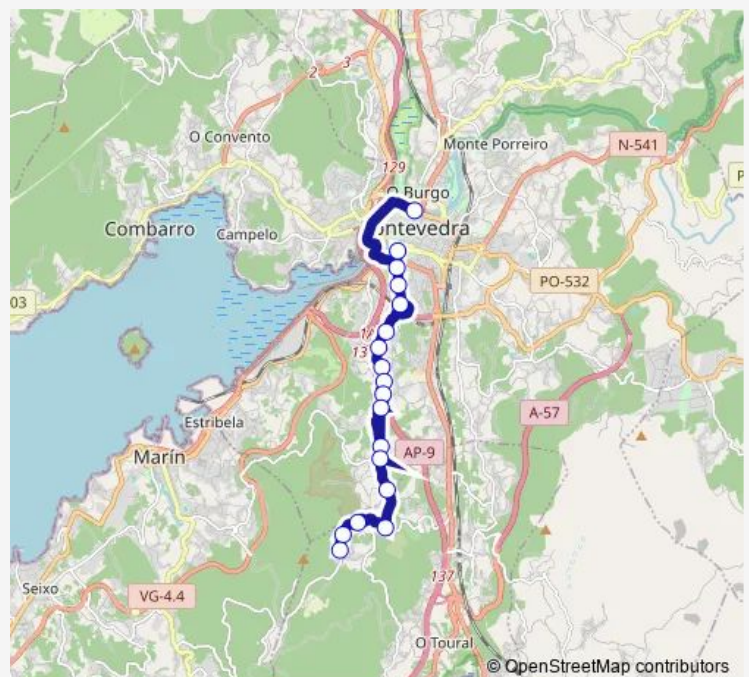

Carballeira

Carramal

Birrete

Empalme De Navalexo

Figueirido

A Granxa

Postemiron De Arriba-3

Postemiron De Arriba-2

Postemirón De Arriba

Route schedule

Ponte Do Burgo / Praza de — Postemirón De Arriba

Monday	13:00-19:15
Tuesday	13:00-19:15
Wednesday	13:00-19:15
Thursday	13:00-19:15
Friday	13:00-19:15
Saturday	10:00-12:45
Sunday	—

Route info

Direction: Ponte Do Burgo / Praza de

Stops: 18

Trip Duration: 0 hour 25 min

Xg628011 Bus time schedules and route maps are available in an offline PDF at busmaps.com. Use the busmaps.com website to see live bus times, train schedule or subway schedule, and step-by-step directions for all public transit in Pontevedra