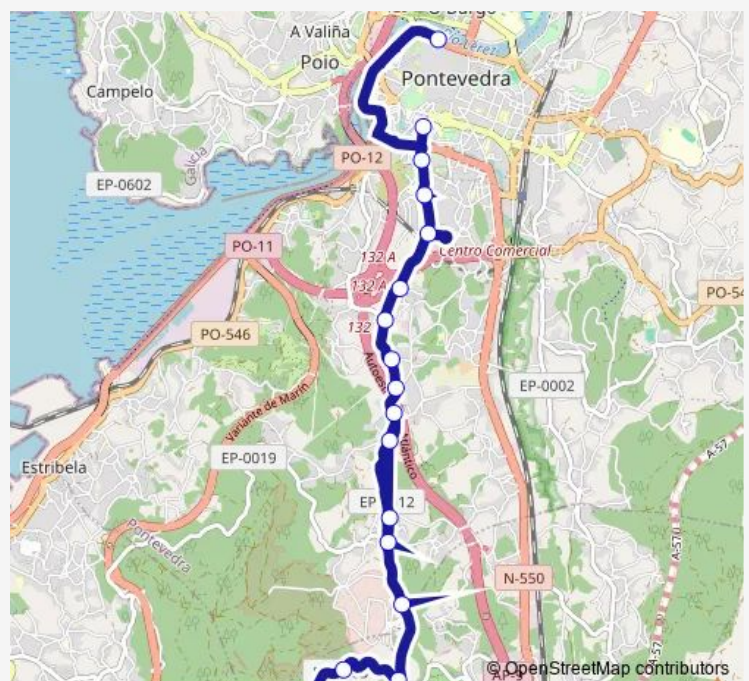

Route schedule

Postemirón De Arriba — Ponte Do Burgo / Praza de

Monday 11:30-19:45

Tuesday 11:30-19:45

Wednesday 11:30-19:45

Thursday 11:30-19:45

Friday 11:30-19:45

Saturday 10:30-12:15

Sunday —

Route info

Direction: Postemirón De Arriba

Stops: 18

Trip Duration: 0 hour 25 min

XG628011 — Postemirón de Arriba-Xistro-Ponte do Burgo/Praza de Abastos

XG628011 Bus time schedules and route maps are available in an offline PDF at busmaps.com. Use the busmaps.com website to see live bus times, train schedule or subway schedule, and step-by-step directions for all public transit in Pontevedra