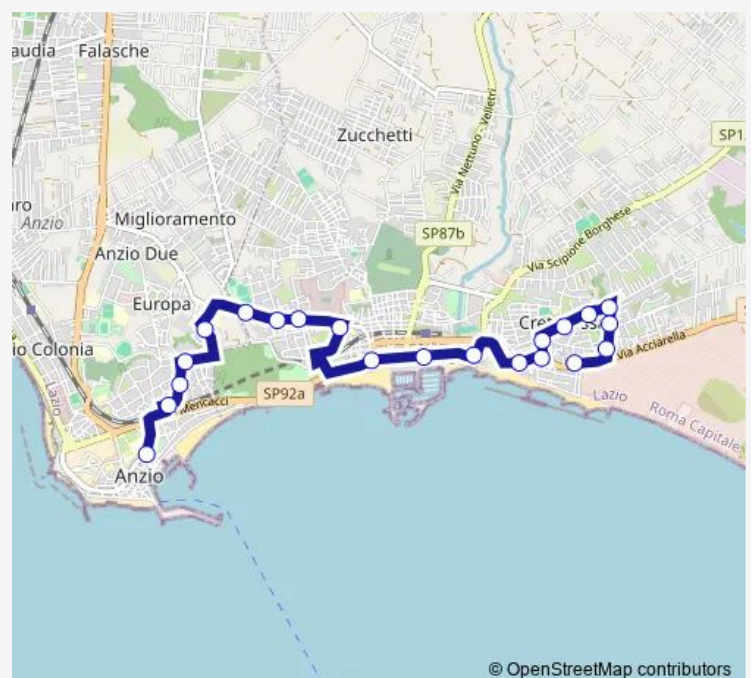

### Route schedule

Anzio | Ist, Colonna Gatti # f2910 — Nettuno | Autostazione # f00095

Monday 06:50-22:15

Tuesday 06:50-22:15

Wednesday 06:50-22:15

Thursday 06:50-22:15

Friday 06:50-22:15

Saturday 06:50-22:15

### Route info

Direction: Anzio | Ist, Colonna Gatti # f2910

Stops: 21

Trip Duration: 0 hour 30 min

© OpenStreetMap contributors

Anzio - Nettuno # Ne34d

Bus time schedules and route maps are available in an offline PDF at [busmaps.com](https://busmaps.com). Use the [busmaps.com](https://busmaps.com) website to see live bus times, train schedule or subway schedule, and step-by-step directions for all public transit in Nettuno