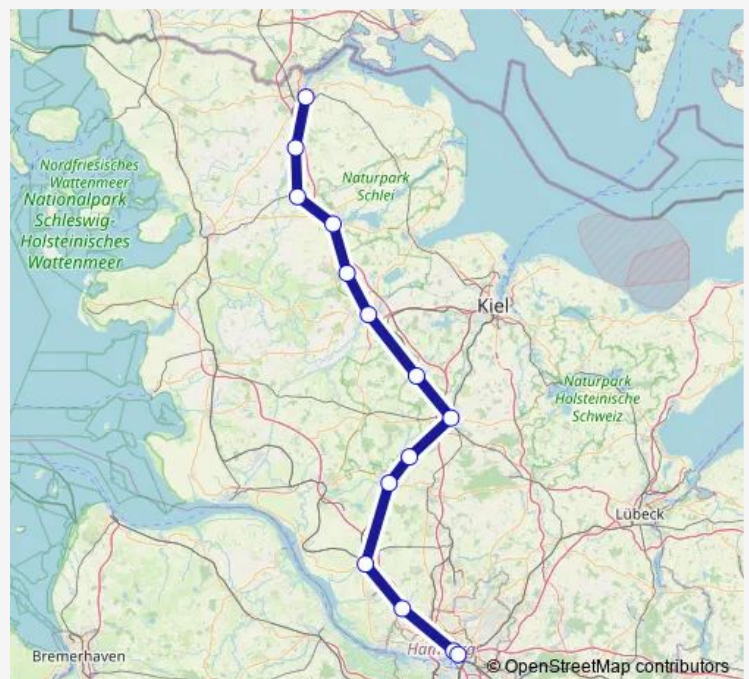

### Route schedule

Hamburg Hbf — Flensburg

Monday	00:40-23:37
Tuesday	00:40-22:43
Wednesday	00:40-23:37
Thursday	00:40-22:43
Friday	00:40-23:37
Saturday	00:40-23:04
Sunday	06:46-23:37

### Route info

Direction: Hamburg Hbf

Stops: 14

Trip Duration: 2 hour 4 min

■ RE7

Owschlag

Rendsburg

Nortorf

Neumünster

Elmshorn

Pinneberg

Hamburg Dammtor

Hamburg Hbf