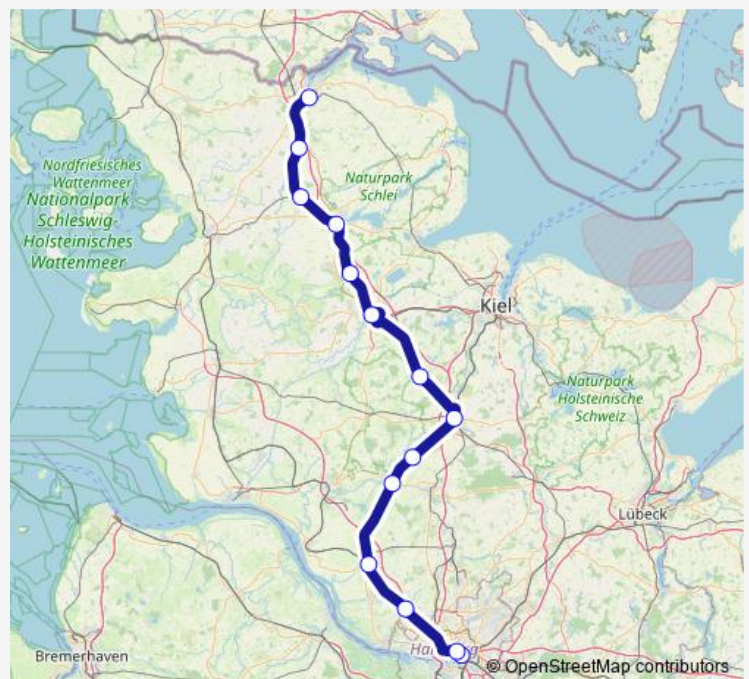

Rail Re7 Flensburg > Neumünster > Elmshorn > Hamburg Hbf

[Go to website](#)

Direction

Kiel Hbf — Hamburg Hbf

9 stops

[Open route schedule](#)

Kiel Hbf

Flintbek

Bordesholm

Einfeld

Neumünster

Elmshorn

Pinneberg

Hamburg Dammtor

Hamburg Hbf

Route schedule

Kiel Hbf — Hamburg Hbf

Monday 07:02-18:02

Tuesday 07:02-18:02

Wednesday 07:02-18:02

Thursday 07:02-18:02

Friday 07:02-18:02

Saturday 05:02-18:02

Sunday 05:02-18:02

Route info

Direction: Kiel Hbf

Stops: 9

Trip Duration: 1 hour 14 min