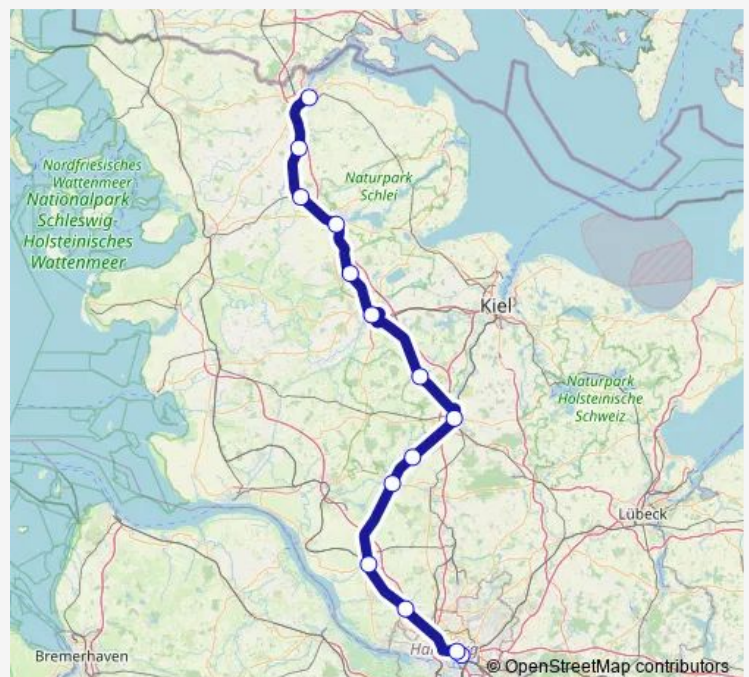

Rail RE7 Flensburg > Neumünster > Elmshorn > Hamburg Hbf

[Go to website](#)

Direction

Hamburg Hbf — Flensburg

14 stops

[Open route schedule](#)

Hamburg Hbf

Hamburg Dammtor

Pinneberg

Elmshorn

Wrist

Brokstedt

Neumünster

Nortorf

Rendsburg

Owschlag

Schleswig

Jübek

Tarp

Flensburg

Route schedule

Hamburg Hbf — Flensburg

Monday 00:40-22:43

Tuesday 00:40-22:43

Wednesday 00:40-22:43

Thursday 00:40-21:46

Friday 00:40-20:43

Saturday 00:40-19:43

Sunday 06:46-21:46

Route info

Direction: Hamburg Hbf

Stops: 14

Trip Duration: 2 hour 4 min

■ RE7 — Flensburg > Neumünster > Elmshorn > Hamburg Hbf

BusMaps