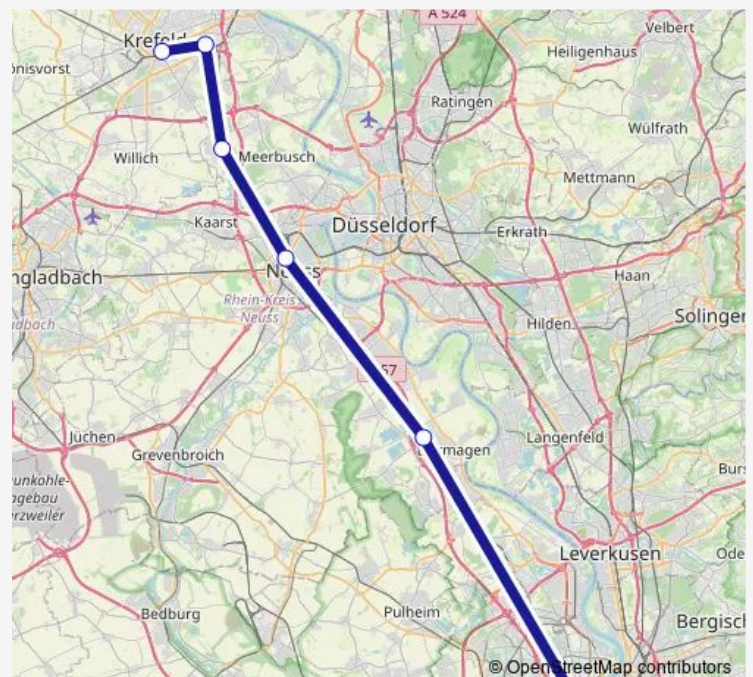

Krefeld-Oppum

Krefeld Hbf

### Route schedule

Köln Hbf — Krefeld Hbf

Monday 22:41

Tuesday 22:41

Wednesday 22:41

Thursday —

Friday —

Saturday —

### Route info

Direction: Köln Hbf

Stops: 6

Trip Duration: 0 hour 43 min

■ Re7

BusMaps

**Direction**

Krefeld Hbf — Köln Messe/Deutz

7 stops

[Open route schedule](#)

Krefeld Hbf

Krefeld-Oppum

Meerbusch-Osterath

Neuss Hbf

Dormagen

Köln Hbf