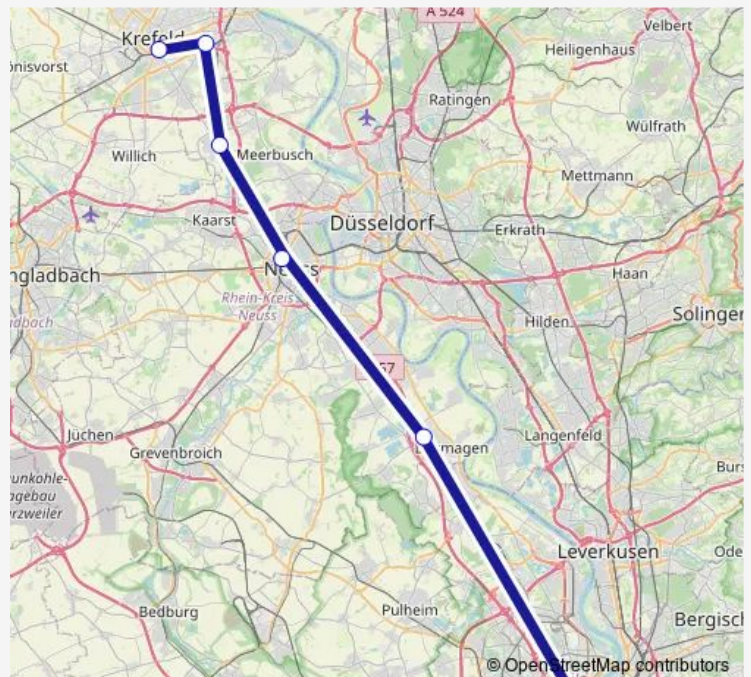

### Direction

Köln Hbf — Krefeld Hbf

6 stops

[Open route schedule](#)

Köln Hbf

Dormagen Bf

Neuss Hbf

Meerbusch Osterath Bf

Krefeld Oppum Bf

Krefeld Hbf

### Route schedule

Köln Hbf — Krefeld Hbf

Monday 22:41

Tuesday 22:41-22:49

Wednesday 22:41-22:49

Thursday 22:41-22:49

Friday —

Saturday —

### Route info

Direction: Köln Hbf

Stops: 6

Trip Duration: 0 hour 43 min

**Direction**

Krefeld Hbf — Köln Messe/Deutz Bf

7 stops

[Open route schedule](#)