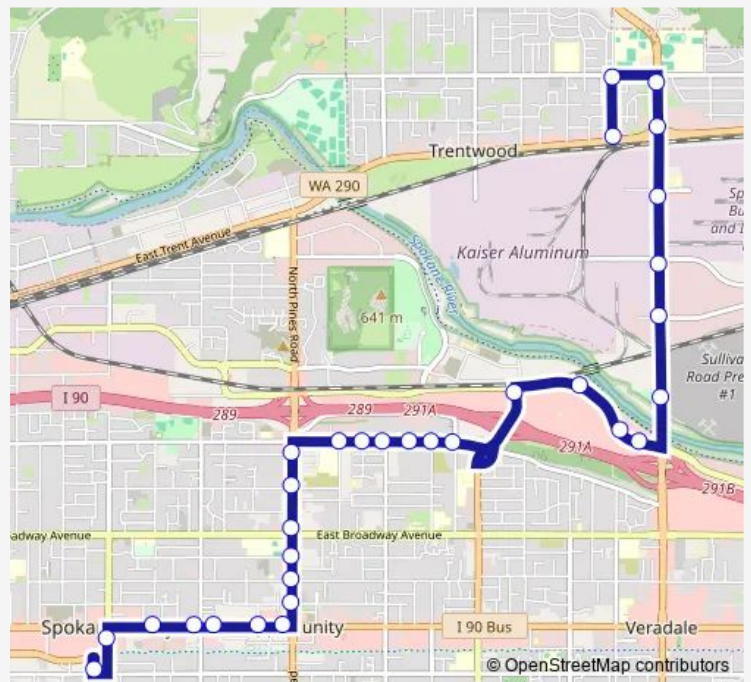

[Go to website](#)

Direction
 Progress @ Trent — Valley Transit Center Bay 2
 31 stops
[Open route schedule](#)

- Progress @ Trent
- Progress @ Wellesley
- Sullivan @ Wellesley
- Sullivan @ Trent
- Sullivan @ Kiernan
- Sullivan @ Euclid Avenue
- Sullivan @ Marietta
- Sullivan @ Central Pre-mix light
- Indiana @ Hanson Center
- Indiana @ Valley Mall (Best Buy)
- Indiana @ Valley Mall (Black Angus)
- Evergreen @ Indiana
- Mission @ Mamer
- Mission @ Blake
- Mission @ Whimsical Pig
- Mission @ Mcdonald
- Mission @ Woodlawn
- Mission @ Vercler (Valley Hospital)
- Pines @ Maxwell
- Pines @ Boone
- Pines @ Broadway

Route schedule

Progress @ Trent — Valley Transit Center Bay 2

Monday	05:08-22:15
Tuesday	05:08-22:15
Wednesday	05:08-22:15
Thursday	05:08-22:15
Friday	05:08-22:15
Saturday	05:34-22:15
Sunday	08:15-19:15

Route info

Direction: Progress @ Trent
 Stops: 31
 Trip Duration: 0 hour 25 min

96 — Pines/Sullivan

Pines @ Alki

Pines @ Valleyway

Pines @ Main

Sprague @ Pines

Sprague @ Perrine

Friday 05:33-22:37

Saturday 06:37-22:37

Sunday 08:37-19:37

Route info

Direction: Valley Transit Center Bay 10

Stops: 33

Trip Duration: 0 hour 22 min

Indiana @ Hanson Center Eastbound