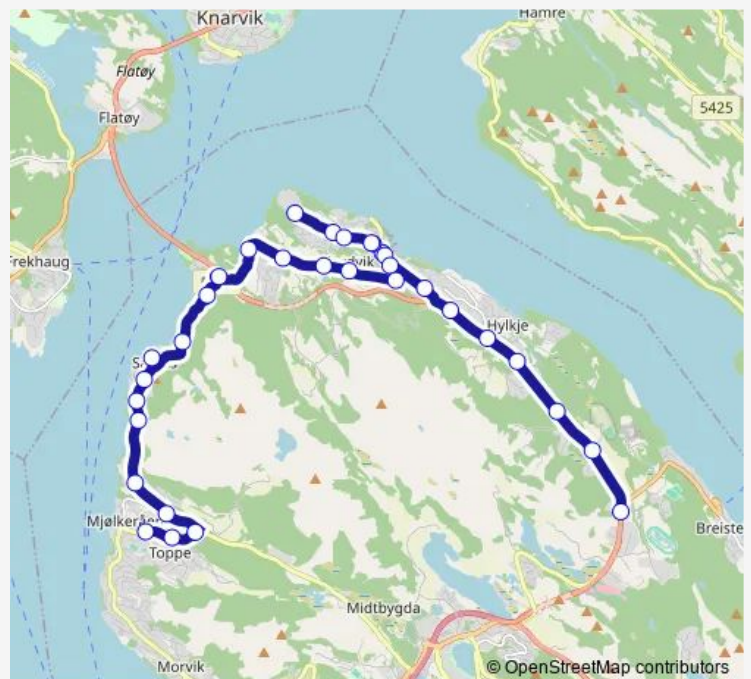

Local Bus Service 96 Skoleruter Åsane

[Go to website](#)

Direction

Myrane — Åsane terminal

4 stops

[Open route schedule](#)

Myrane

Stamskaret

Hesthaugen

Åsane terminal

Route schedule

Myrane — Åsane terminal

Monday	15:24
Tuesday	15:24
Wednesday	15:24
Thursday	15:24
Friday	15:24
Saturday	—
Sunday	—

Route info

Direction: Myrane

Stops: 4

Trip Duration: 0 hour 5 min

■ 96 — Skoleruter Åsane

Direction

Hordvikneset — Åsane terminal

20 stops

[Open route schedule](#)

Hordvikneset

Prestbrua