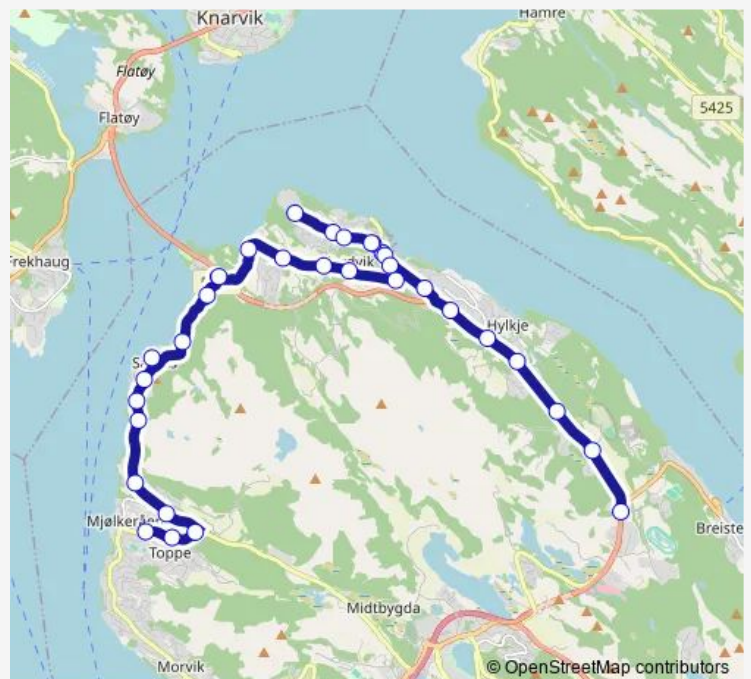

Local Bus Service 96 Skoleruter Åsane

[Go to website](#)

Direction

Myrane — Åsane terminal

4 stops

[Open route schedule](#)

Myrane

Stamskaret

Hesthaugen

Åsane terminal

Route schedule

Myrane — Åsane terminal

Monday	15:24
Tuesday	15:24
Wednesday	15:24
Thursday	15:24
Friday	15:24
Saturday	—
Sunday	—

Route info

Direction: Myrane

Stops: 4

Trip Duration: 0 hour 5 min

■ 96 — Skoleruter Åsane

Direction

Hordvikneset — Åsane terminal

20 stops

[Open route schedule](#)

Hordvikneset

Prestbrua