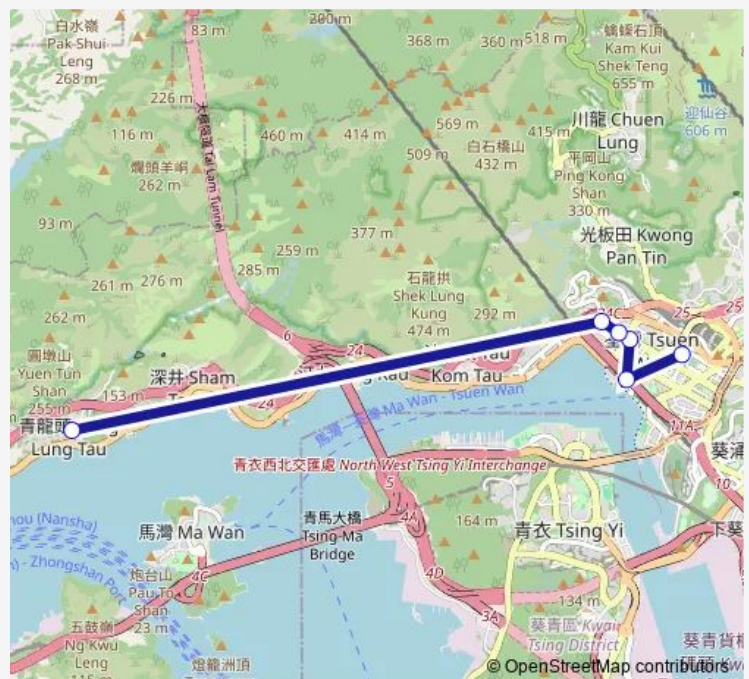

Bus 96 Tsuen WAN (HOI PA Street) - Tsing Lung Tau

[Go to website](#)

Direction

Tsing Lung TAU (Lung YUE Road) — Tsuen WAN (HOI PA Street)

6 stops

[Open route schedule](#)

Tsing Lung TAU (Lung YUE Road)

Castle Peak Road-Tsing Lung TAU AT THE LAY-BY Opposite TO Sham Tseng Public Pier

SHA Tsui Road Outside House NO. 125

HOI Kwai Road Public Transport Interchange

TAI HO Road Outside House NO. 30

Tsuen WAN (HOI PA Street)

Route schedule

Tsing Lung TAU (Lung YUE Road) — Tsuen WAN (HOI PA Street)

Monday	06:00-23:25
Tuesday	06:00-23:25
Wednesday	06:00-23:25
Thursday	06:00-23:25
Friday	06:00-23:25
Saturday	06:00-23:05
Sunday	06:00-23:05

Route info

Direction: Tsing Lung TAU (Lung YUE Road)

Stops: 6

Trip Duration: 0 hour 21 min

Monday 05:30-23:25

Tuesday 05:30-23:25

Wednesday 05:30-23:25

Thursday 05:30-23:25

Friday 05:30-23:25

Saturday 05:30-23:05

Sunday 05:30-23:05

Route info