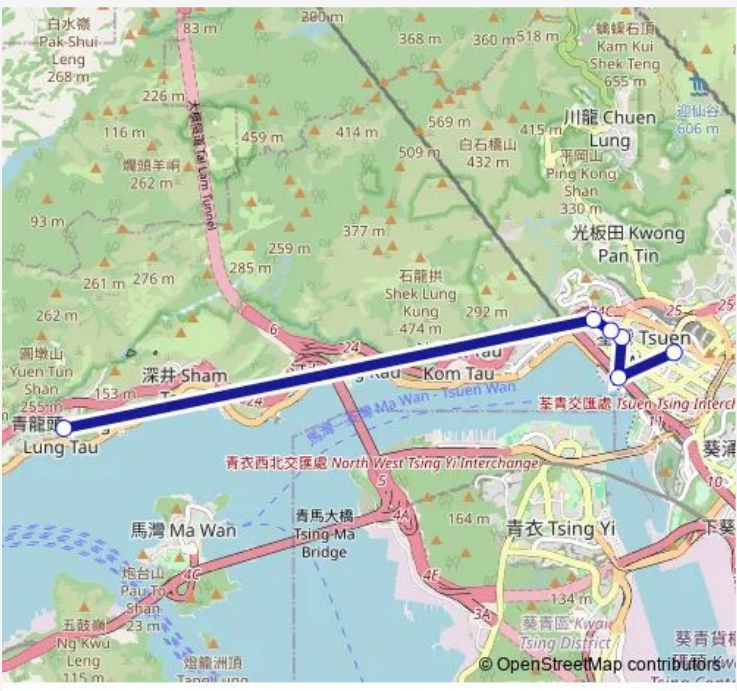

Bus 96 Tsuen WAN (HOI PA STREET) - Tsing Lung Tau

[Go to website](#)

Direction
 TSING LUNG TAU (LUNG YUE ROAD) — TSUEN WAN (HOI PA STREET)
 6 stops
[Open route schedule](#)

- TSING LUNG TAU (LUNG YUE ROAD)
- CASTLE PEAK ROAD-TSING LUNG TAU AT THE LAY-BY OPPOSITE TO SHAM TSENG PUBLIC PIER
- SHA TSUI ROAD OUTSIDE HOUSE NO. 125
- HOI KWAI ROAD PUBLIC TRANSPORT INTERCHANGE
- TAI HO ROAD OUTSIDE HOUSE NO. 30
- TSUEN WAN (HOI PA STREET)

Route schedule
 TSING LUNG TAU (LUNG YUE ROAD) — TSUEN WAN (HOI PA STREET)

Monday	06:00-23:25
Tuesday	06:00-23:25
Wednesday	06:00-23:25
Thursday	06:00-23:25
Friday	06:00-23:25
Saturday	06:00-23:05
Sunday	06:00-23:05

Route info
 Direction: TSING LUNG TAU (LUNG YUE ROAD)
 Stops: 6
 Trip Duration: 0 hour 21 min

96 — Tsuen WAN (HOI PA STREET) - Tsing Lung Tau **BusMaps**

Direction

TSUEN WAN (HOI PA STREET) — TSING LUNG TAU (LUNG YUE ROAD)

Saturday 05:30-23:05

Sunday 05:30-23:05

Route info

Direction: TSUEN WAN (HOI PA STREET)

Stops: 6

Trip Duration: 0 hour 21 min

96 Bus time schedules and route maps are available in an offline PDF at busmaps.com. Use the busmaps.com website to see live bus times, train schedule or subway schedule, and step-by-step directions for all public transit in Tsuen Wan