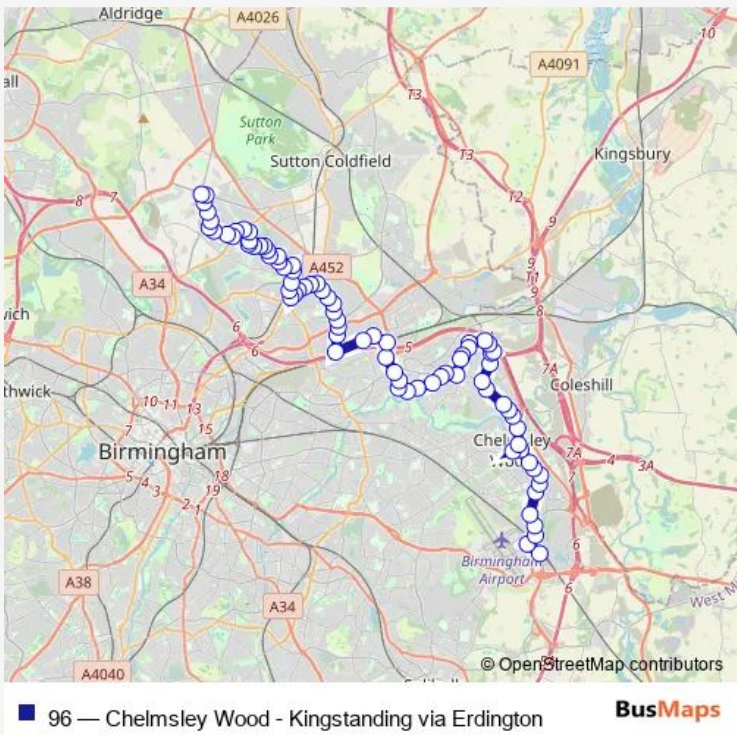

Bus 96 Chelmsley Wood - Kingstanding via Erdington

[Go to website](#)

**Direction**  
 Kingstanding Circle Eastside — Birmingham International Station

82 stops

[Open route schedule](#)

- Kingstanding Circle Eastside
- Balham Grove
- Firbeck Rd
- Sidcup Rd
- Hurlingham Rd
- RC Primary School
- Plumstead Rd
- Dovedale Rd
- Hales Gardens
- Maxted Rd
- Hurstwood Rd
- Archers Close
- Old Beeches
- Maxted Rd
- Witton Lodge Rd
- Turfpits Lane
- Sheddington Rd
- Abbeyfield Rd
- Chaceley Grove
- Flackwell Rd
- Jerry's Lane

Route schedule  
 Kingstanding Circle Eastside — Birmingham International Station

Monday	02:46-22:45
Tuesday	02:46-22:45
Wednesday	02:46-22:45
Thursday	02:46-22:45
Friday	02:46-22:45
Saturday	02:46-22:45
Sunday	02:46-22:45

**Route info**

Direction: Kingstanding Circle Eastside

Stops: 82

Trip Duration: 1 hour 8 min

Madehurst Rd

St Margarets Church

Steel Maitland Ave

Somerset Road