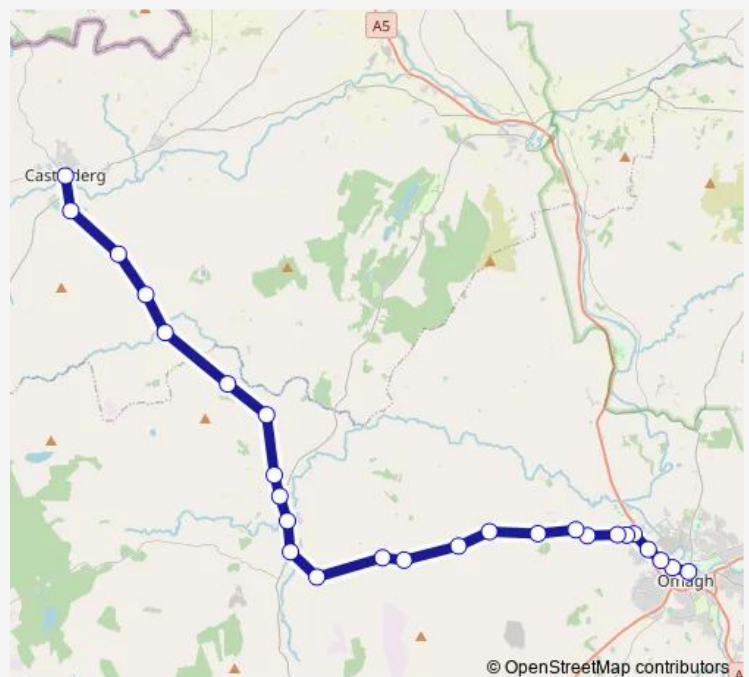

Bus 96 Castleberg, John Street - Omagh, Bus Station

[Go to website](#)

Direction

Omagh Depot — Castleberg Diamond Kyle's Shop

26 stops

[Open route schedule](#)

- Omagh Depot
- Police Station Omagh
- Gortmore Gardens
- Gortrush Park
- Drumquin Road
- Cinema
- Muillaghmena Meadows
- Scotts Farm
- Aughnamoyle Crossroads
- Nugents House
- Halfway House
- Semples House
- Dressough Crossroads
- Livingstones Lane
- Unshinagh F P
- Crooked Bridge
- Drumquin
- Baronscourt Road
- Verners House
- Drumlegagh Crossroads
- Hunters House

Route schedule

Omagh Depot — Castleberg Diamond Kyle's Shop

Monday	08:50-17:45
Tuesday	08:50-17:45
Wednesday	08:50-17:45
Thursday	08:50-17:45
Friday	08:50-17:45
Saturday	12:15-18:20
Sunday	16:05

Route info

Direction: Omagh Depot

Stops: 26

Trip Duration: 0 hour 40 min

96 — Castleberg, John Street - Omagh, Bus Station

Gambles House

Spears Crossroad

Porters Shop

Patricks Corner

Monday 07:55-17:05

Tuesday 07:55-17:05

Wednesday 07:55-17:05

Thursday 07:55-17:05

Friday 07:55-17:05

Saturday 13:00

Sunday 16:50

Route info