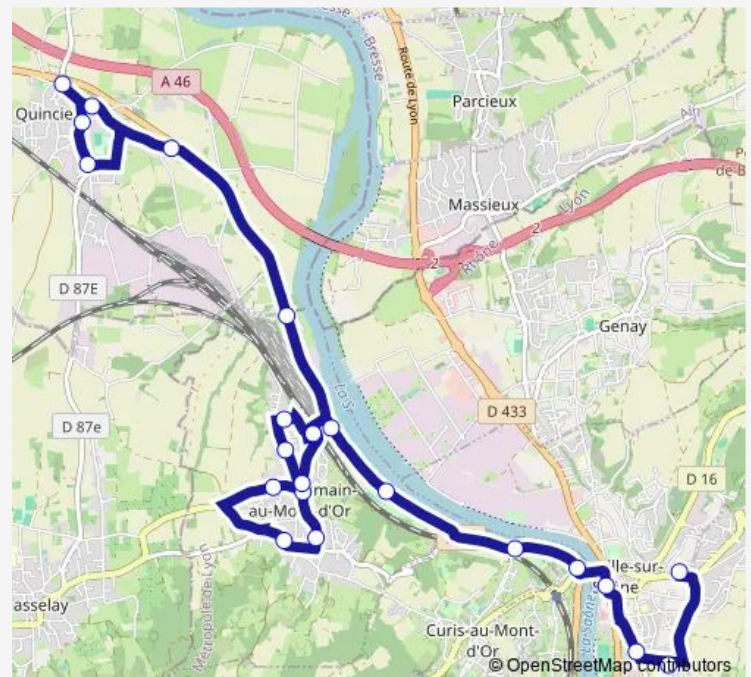

Friday 06:30-19:45

Saturday 08:40-19:45

Sunday —

Route info

Direction: Lycée Rosa Parks

Stops: 20

Trip Duration: 0 hour 34 min

96 — Neuville -> Quincieux Boulodrome

Direction

Collège Jean Renoir — St Germain Pain Béni

12 stops

[Open route schedule](#)

Collège Jean Renoir

Neuville

Gare d'Albigny-Neuville

Stade J. Lacaze

Thursday 06:00-19:10

Friday 06:00-19:10

Saturday 08:10-19:10

Sunday —

Route info

Direction: Quincieux Boulodrome

Stops: 23

Trip Duration: 0 hour 43 min