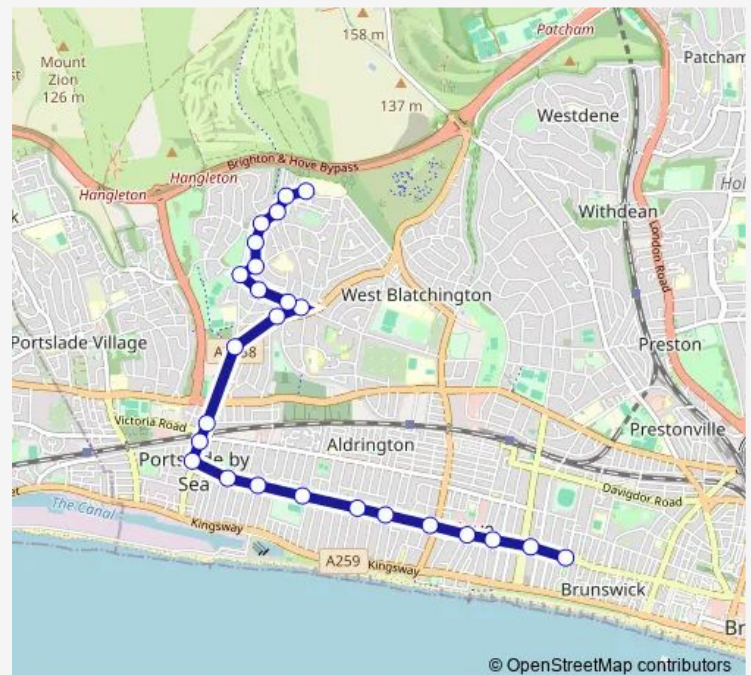

Hove Street

Westbourne Villas North

Richardson Road

Wish Road North

Brittany Court

St Keyna Avenue North

Boundary Road

Portslade Railway Station

Carlton Terrace

Martin Road

Churchill House

Grenadier Hotel

Library

West Way Twitten

Towns Corner Shops

Northeast Drive west

### Route schedule

Palmeira Square — Hardwick Way

Monday 07:29-07:34

Tuesday 07:29-07:34

Wednesday 07:29-07:34

Thursday 07:29-07:34

Friday 07:29-07:34

Saturday —

### Route info

Direction: Palmeira Square

Stops: 25

Trip Duration: 0 hour 26 min

■ 96 — Hove - Hangleton

Spencer Avenue

Poplar Avenue

Barnet Way