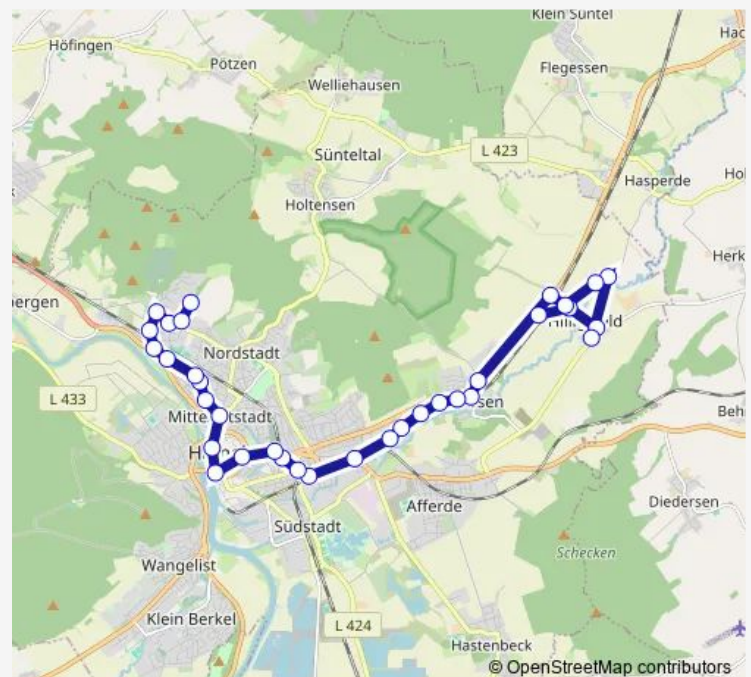

Ostertorwall

Route schedule

Hilligsfeld, Friedhof — Rotenberg Ost

Monday 18:49-20:32

Tuesday 18:49-20:32

Wednesday 18:49-20:32

Thursday 18:49-20:32

Friday 18:49-20:32

Saturday 08:35-19:02

Sunday 13:17-19:14

Route info

Direction: Hilligsfeld, Friedhof

Stops: 34

Trip Duration: 0 hour 54 min

Münster

City / Pfortmühle

Mertensplatz

Wehler Weg

Grimsehlstraße

Wehrberger Straße

Reherkamp

Wiebusch

Reherweg

Lemkestraße

Friday

—

Saturday

20:45

Sunday

20:57

Route info

Direction: Hameln, Bahnhof