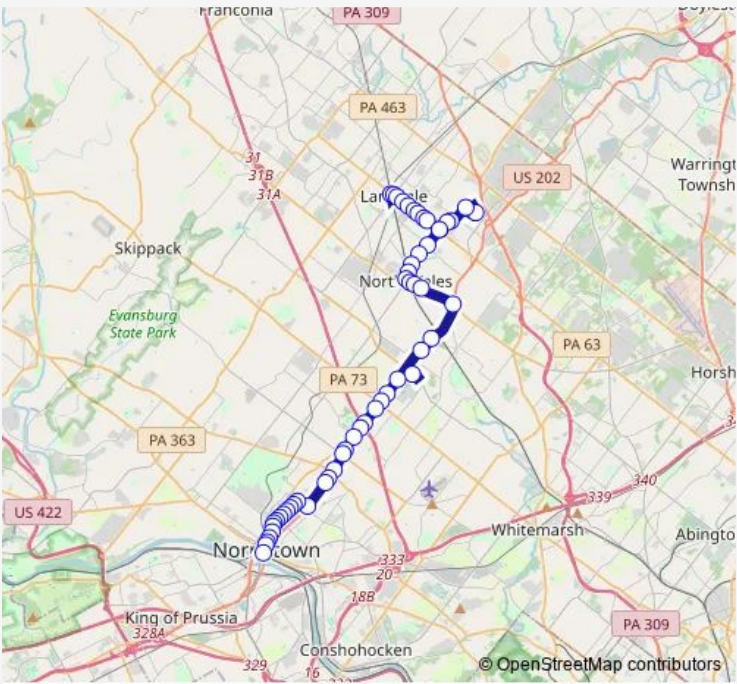

Bus 96 Lansdale to Norristown Transit Ctr

[Go to website](#)

Direction
 Railroad Av & Broad St - Mbns — Norristown Transit Center
 55 stops
[Open route schedule](#)

- Railroad Av & Broad St - Mbns
- Broad St & Main St
- Main St & Chesnut St
- Main St & Line St
- Main St & Park Dr - Mbfs
- Main St & Lansdale Av
- Main St & Highland Av - Mbfs
- Main St & Greenwood Av - Fs
- Main St & Oakland Av
- North Wales & Welsh Rd - Fs
- North Wales Rd & Jamestown Rd - Fs
- North Wales Rd & Rose Ln
- Montgomery Mall
- North Wales Rd & Rose Ln
- North Wales Rd & Yorktown Rd - Mbns
- North Wales Rd & Main St
- North Wales Rd & Hancock Rd
- North Wales Rd & Mill Rd
- Walnut St & Beaver St - Fs
- Walnut St & 5th St
- Walnut St & 2nd St - Fs

Route schedule
 Railroad Av & Broad St - Mbns — Norristown Transit Center

Monday	05:30-23:53
Tuesday	05:30-23:53
Wednesday	05:30-23:53
Thursday	05:30-23:53
Friday	05:30-23:53
Saturday	06:35-23:19
Sunday	07:02-22:25

Route info
 Direction: Railroad Av & Broad St - Mbns
 Stops: 55
 Trip Duration: 1 hour 3 min

96 — Lansdale to Norristown Tc **BusMaps**

Main St & Montgomery Av

Main St & Washington Av - Fs

Main St & Prospect Av