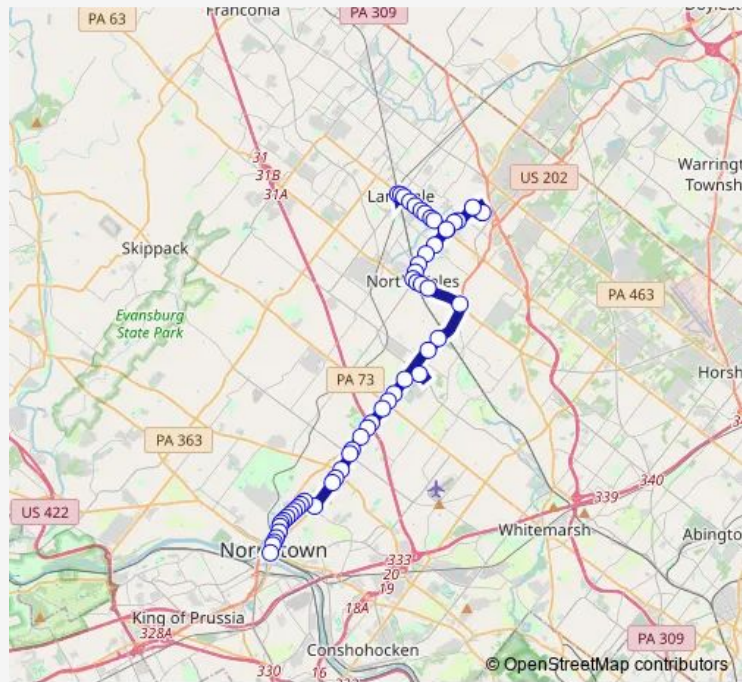

Bus 96 Lansdale to Norristown Tc

[Go to website](#)

Direction
 Railroad Av & Broad St - MBNS — Norristown Transit Center
 55 stops
[Open route schedule](#)

- Railroad Av & Broad St - MBNS
- Broad St & Main St
- Main St & Chesnut St
- Main St & Line St
- Main St & Park Dr - MBFS
- Main St & Lansdale Av
- Main St & Highland Av - MBFS
- Main St & Greenwood Av - FS
- Main St & Oakland Av
- North Wales & Welsh Rd - Fs
- North Wales Rd & Jamestown Rd - FS
- North Wales Rd & Rose Ln
- Montgomery Mall
- North Wales Rd & Rose Ln
- North Wales Rd & Yorktown Rd - MBNS
- North Wales Rd & Main St
- North Wales Rd & Hancock Rd
- North Wales Rd & Mill Rd
- Walnut St & Beaver St - FS
- Walnut St & 5th St
- Walnut St & 2nd St - FS

Route schedule
 Railroad Av & Broad St - MBNS — Norristown Transit Center

Monday	05:30-23:53
Tuesday	05:30-23:53
Wednesday	05:30-23:53
Thursday	05:30-23:53
Friday	05:30-23:53
Saturday	06:35-23:19
Sunday	06:50-22:20

Route info
 Direction: Railroad Av & Broad St - MBNS
 Stops: 55
 Trip Duration: 0 hour 52 min

96 — Lansdale to Norristown Tc

Main St & Montgomery Av

Main St & Washington Av - FS

Main St & Prospect Av

Sumneytown Pk & Dekalb Pk - MBNS