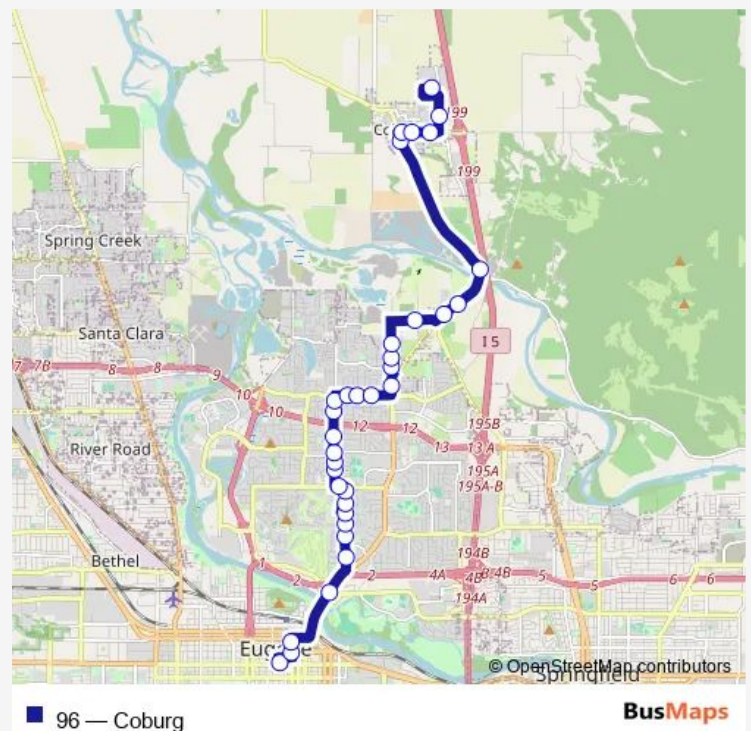

S/S of Crescent W of Gay

S/S of Crescent E of Chuckanut

E/S of Coburg Rd, N of Kinney Lp

Route schedule

Eugene Station, Bay B — W/S of Coburgindustrialwy Nofmonaco

Monday 06:30-17:35

Tuesday 06:30-17:35

Wednesday 06:30-17:35

Thursday 06:30-17:35

Friday 06:30-17:35

Saturday 07:20-17:35

Sunday —

Route info

Direction: Eugene Station, Bay B

Stops: 34

Trip Duration: 0 hour 34 min

Direction

W/S of Coburgindustrialwy Nofmonaco — Eugene Sta central arrival zone

34 stops

[Open route schedule](#)

W/S of Coburgindustrialwy Nofmonaco

W/S of Coburg Industrial Way N of Pearl

N/S of Pearl W of S. Stuart Way

Sunday —

Route info

Direction: W/S of Coburgindustrialwy Nofmonaco

Stops: 34

Trip Duration: 0 hour 36 min

W/S of Oakway N of Law

W/S of Oakway S of Lariat

W/S of Oakway S of St Andrews