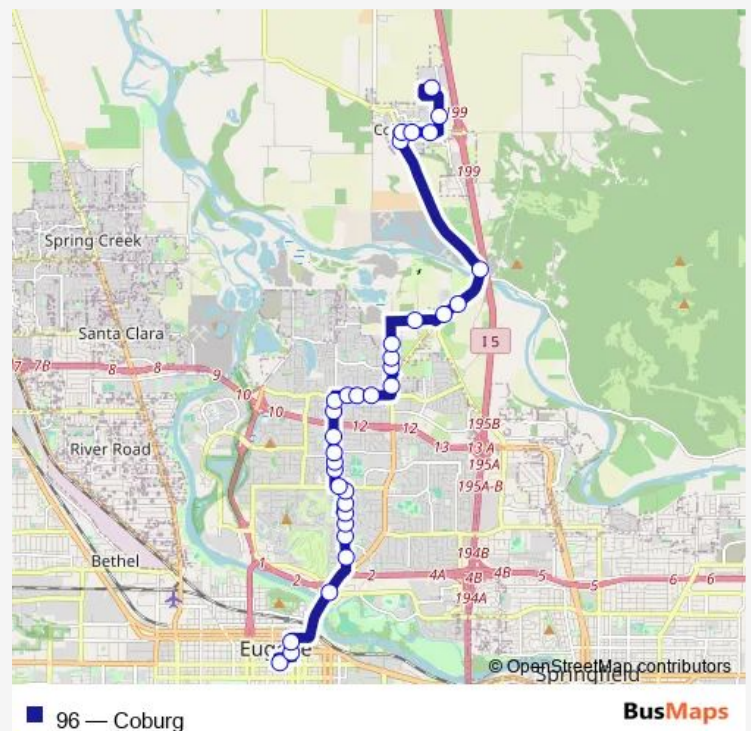

S/S of Crescent W of Gay

S/S of Crescent E of Chuckanut

E/S of Coburg Rd, N of Kinney Lp

Route schedule

Eugene Station, Bay B — W/S of Coburgindustrialwy Nof-monaco

Monday 06:30-17:35

Tuesday 06:30-17:35

Wednesday 06:30-17:35

Thursday 06:30-17:35

Friday 06:30-17:35

Saturday 07:20-17:35

Sunday —

Route info

Direction: Eugene Station, Bay B

Stops: 34

Trip Duration: 0 hour 29 min

Direction

W/S of Coburgindustrialwy Nofmonaco — Eugene Sta central arrival zone

34 stops

[Open route schedule](#)

W/S of Coburgindustrialwy Nofmonaco

W/S of Coburg Industrial Way N of Pearl

N/S of Pearl W of S. Stuart Way

Sunday —

Route info

Direction: W/S of Coburgindustrialwy Nofmonaco

Stops: 34

Trip Duration: 0 hour 36 min

W/S of Oakway N of Law

W/S of Oakway S of Lariat

W/S of Oakway S of St Andrews