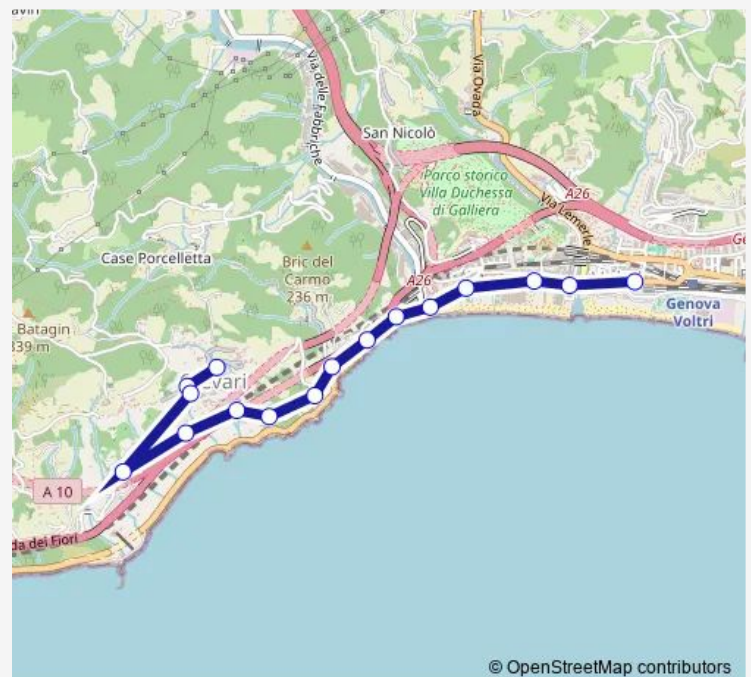

Monday 08:25

Tuesday 08:25

Wednesday 08:25

Thursday 08:25

Friday 08:25

Saturday —

Sunday —

Route info

Direction:

Stops: 0

Trip Duration: — min

■ 96 — Via Don Verita (Voltri) - Via Nuova Crevari

Direction

Crevari/Capolinea — Parks/Verita'

16 stops

[Open route schedule](#)

Stops: 16

Trip Duration: 0 hour 15 min

Direction

Parks/Verita' — Crevari/Capolinea

16 stops

[Open route schedule](#)

Parks/Verita'

Camozzini 1/Villa Duchessa

Monday 05:45-20:00

Tuesday 05:45-20:00

Wednesday 05:45-20:00

Thursday 05:45-20:00

Friday 05:45-20:00

Saturday —

Sunday 06:50-19:39

Route info