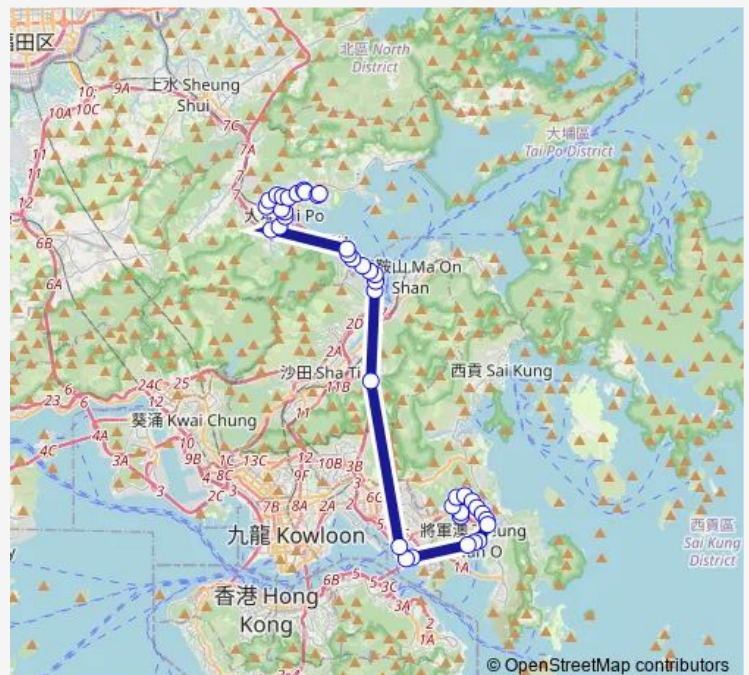

[Ctb] Hong Sing Garden|[Kmb+Ctb] Hong Sing Garden BUS Terminus/
Hong Sing Garden|[Kmb] Hong Sing Garden BUS Terminus — [Kmb] TAI PO Industrial Estate

Monday	06:30-17:45
Tuesday	06:30-17:45
Wednesday	06:30-17:45
Thursday	06:30-17:45
Friday	06:30-17:45
Saturday	08:35-18:30
Sunday	08:35-18:30

Route info

Direction: [Ctb] Hong Sing Garden|[Kmb+Ctb] Hong Sing Garden BUS Terminus/
Hong Sing Garden|[Kmb] Hong Sing Garden BUS Terminus

Stops: 40

Trip Duration: 1 hour 37 min

[Ctb] Bauhinia Garden, PO YAP Road[[Kmb+Ctb] Bauhinia Garden/
Bauhinia Garden, PO YAP Road[[Kmb] Bauhinia Garden