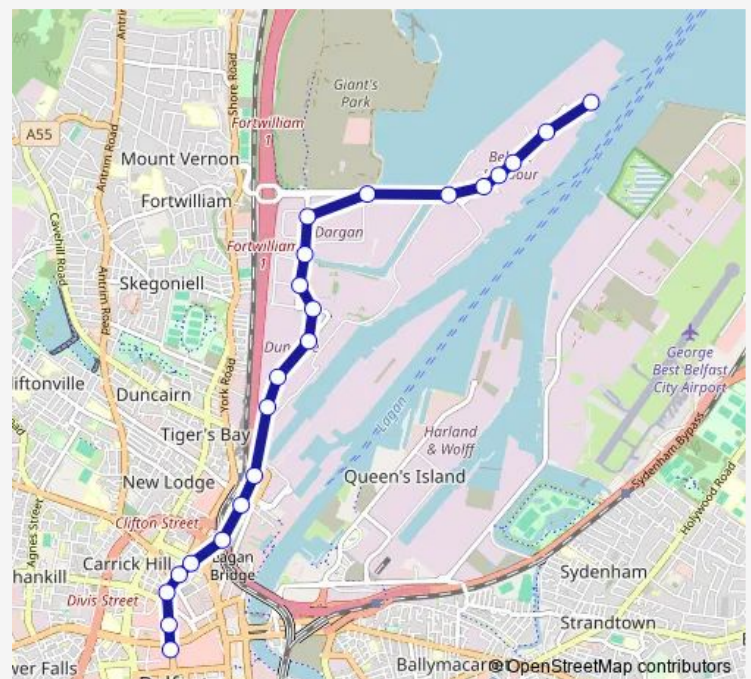

Thomas Johnston

West Bank Close

West Bank Way

Route schedule

Upper Queen Street — Stena Line terminus

Monday 06:05-18:30

Tuesday 06:05-18:30

Wednesday 06:05-18:30

Thursday 06:05-18:30

Friday 06:05-18:30

Saturday 09:45-18:30

Sunday 09:45-18:30

Route info

Direction: Upper Queen Street

Stops: 23

Trip Duration: 0 hour 18 min

96 — Stena Line Terminal - Westbank Road - Duncrue Road - City Centre **BusMaps**

Terminus

Stena Line terminus

Direction

Stena Line terminus — Donegall Place

22 stops

[Open route schedule](#)

Stena Line terminus

Tuesday 07:05-22:15

Wednesday 07:05-22:15

Thursday 07:05-22:15

Friday 07:05-22:15

Saturday 10:15-22:15

Sunday 10:15-22:15

Route info

Direction: Stena Line terminus