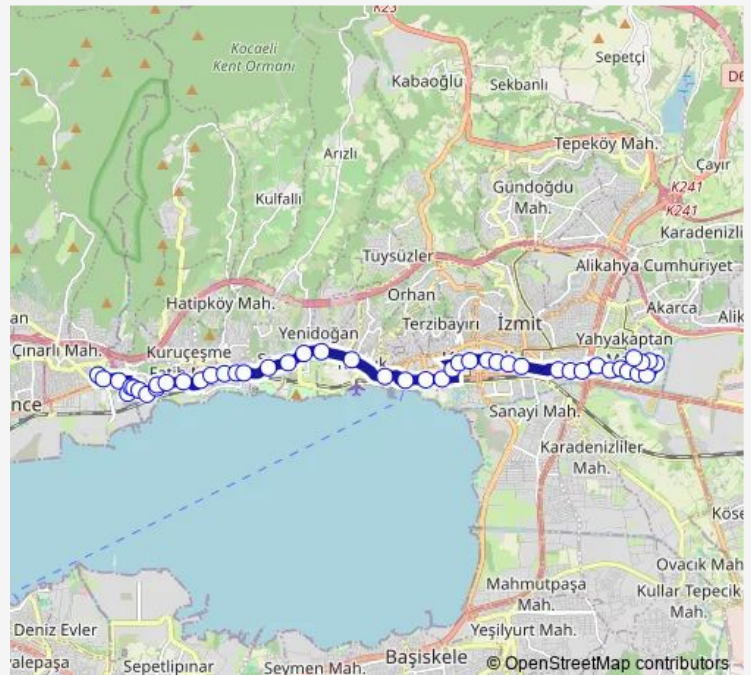

İSU Genel Müdürlüğü

Seka Devlet Hastanesi D-100 1

Yenidoğan D-100

Route schedule

Nihat Erim Caddesi 1 — Yahya Kaptan 11

Monday 07:00-22:05

Tuesday 07:00-22:05

Wednesday 07:00-22:05

Thursday 07:00-22:05

Friday 07:00-22:05

Saturday 07:00-22:05

Sunday 07:00-22:05

Route info

Direction: Nihat Erim Caddesi 1

Stops: 46

Trip Duration: 0 hour 26 min