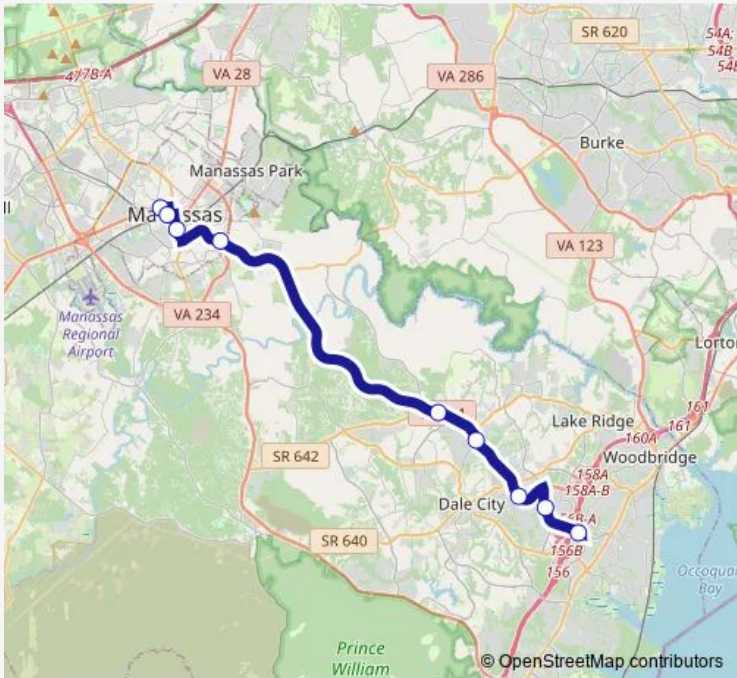

## Bus 96 East-West Express

[Go to website](#)

**Direction**  
 Hub - PWC Courthouse — Stonebridge Garage - Northside  
 9 stops  
[Open route schedule](#)

- Hub - PWC Courthouse
- Center St @ Church St
- Grant Ave @ Byrd Dr
- Wellington Rd @ Market St
- Prince William Pkwy @ Marblestone Dr
- Prince William Pkwy @ Hillendale Dr
- Prince William Pkwy @ Sonora St
- Smoketown Rd @ Nazarene Way
- Stonebridge Garage - Northside

Route schedule  
 Hub - PWC Courthouse — Stonebridge Garage - Northside

Monday	05:20-19:30
Tuesday	05:20-19:30
Wednesday	05:20-19:30
Thursday	05:20-19:30
Friday	05:20-19:30
Saturday	06:50-19:25
Sunday	—

Route info  
 Direction: Hub - PWC Courthouse  
 Stops: 9  
 Trip Duration: 0 hour 45 min

96 — East-West Express BusMaps

**Direction**

Stonebridge Garage - Northside — Hub - PWC Courthouse

9 stops

[Open route schedule](#)

## Route info

Direction: Stonebridge Garage - Northside

Stops: 9

Trip Duration: 0 hour 45 min

96 Bus time schedules and route maps are available in an offline PDF at [busmaps.com](https://busmaps.com). Use the [busmaps.com](https://busmaps.com) website to see live bus times, train schedule or subway schedule, and step-by-step directions for all public transit in Manassas