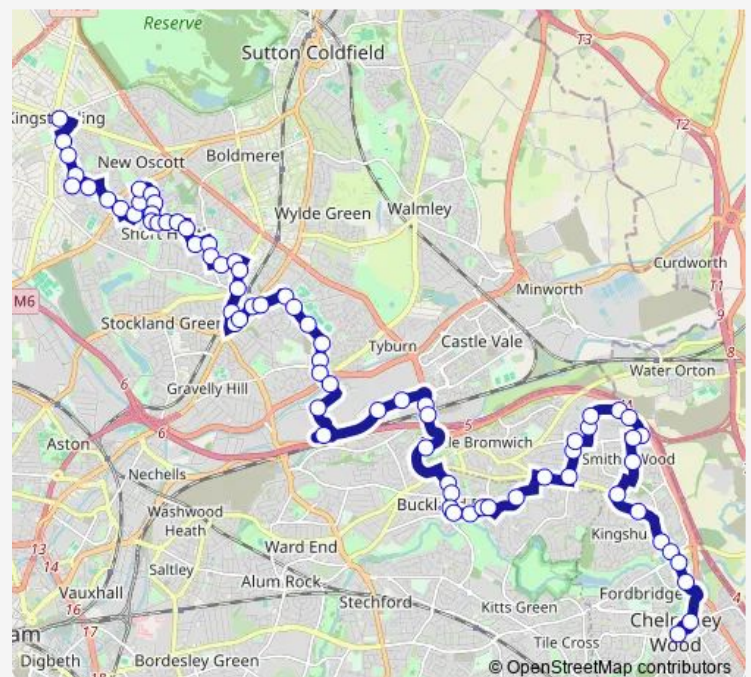

Manor Park Road

Thistledown Rd

Hawcroft Grove

Route schedule

Chelmsley Interchange — Kingstanding Circle

Monday 05:05-18:20

Tuesday 05:05-18:20

Wednesday 05:05-18:20

Thursday 05:05-18:20

Friday 05:05-18:20

Saturday 05:05-18:20

Sunday —

Route info

Direction: Chelmsley Interchange

Stops: 70

Trip Duration: 1 hour 9 min

96

BusMaps

School Lane

Bridgeford Rd

Haxby Ave

The Kingfisher

Ashville Ave

Berrandale Gardens