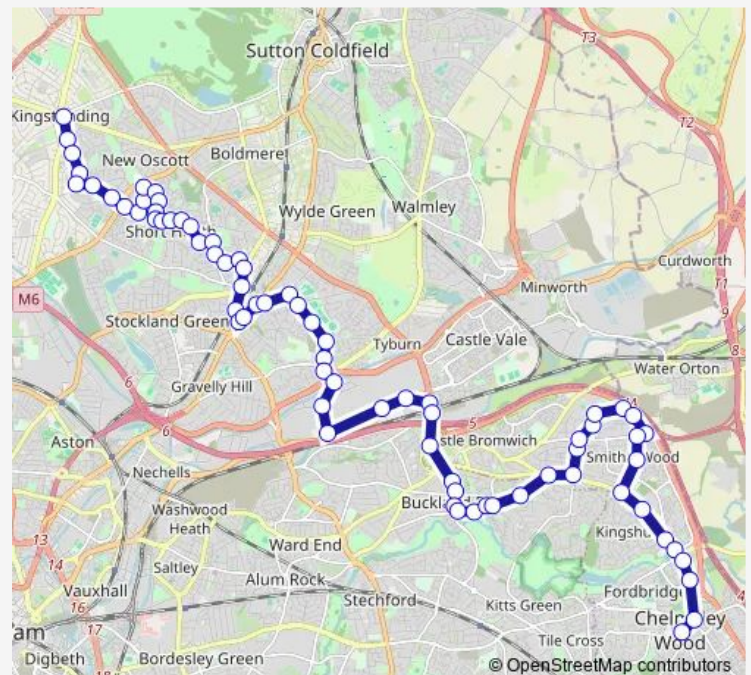

Manor Park Road

Thistledown Rd

Hawcroft Grove

Route schedule

Chelmsley Interchange — Kingstanding Circle

Monday 05:05-18:20

Tuesday 05:05-18:20

Wednesday 05:05-18:20

Thursday 05:05-18:20

Friday 05:05-18:20

Saturday 05:05-18:20

Sunday —

Route info

Direction: Chelmsley Interchange

Stops: 70

Trip Duration: 1 hour 10 min

96 — Chelmsley Wood - Kingstanding via Erdington

School Lane

Bridgeford Rd

Haxby Ave

The Kingfisher

Ashville Ave

Berrandale Gardens

Tameside Drive