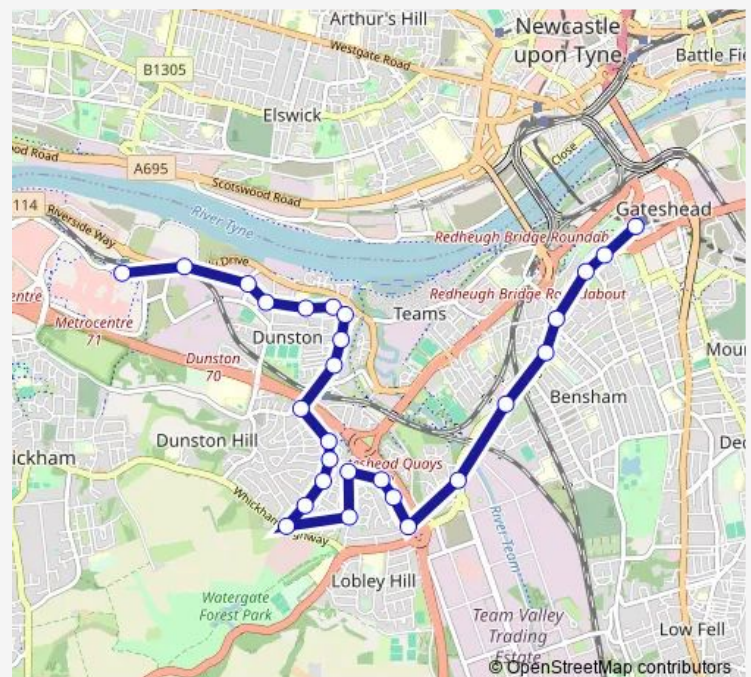

Thursday 06:25-22:10

Friday 06:25-22:10

Saturday 08:04-23:10

Sunday 09:18-22:10

Route info

Direction: Metrocentre Interchange

Stops: 27

Trip Duration: 0 hour 34 min

96 — Gateshead - Metrocentre

Lobley Hill Road-Victoria Road

Bensham Road-Sidney Grove

Bensham Court

Bensham Road - Coatsworth Road

Bensham Road-Musgrave Villas

Gateshead Interchange

Direction

Tuesday 08:33-22:40

Wednesday 08:33-22:40

Thursday 08:33-22:40

Friday 08:33-22:40

Saturday 08:05-22:40

Sunday 09:46-21:40

Route info

Direction: Gateshead Interchange

Stops: 29

Trip Duration: 0 hour 27 min

Wellington Road-Dunston Road

St Omers Road

Handy Drive-Bus Depot

Metrocentre Interchange

96 Bus time schedules and route maps are available in an offline PDF at busmaps.com. Use the busmaps.com website to see live bus times, train schedule or subway schedule, and step-by-step directions for all public transit in Gateshead