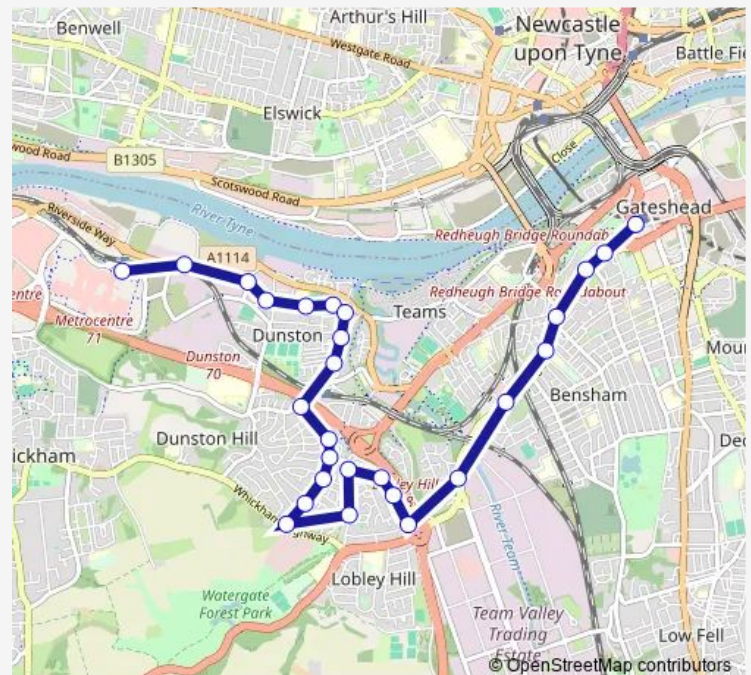

Thursday 06:25-22:10

Friday 06:25-22:10

Saturday 08:04-23:10

Sunday 09:18-22:10

Route info

Direction: Metrocentre Interchange

Stops: 27

Trip Duration: 0 hour 31 min

96 — Gateshead - Metrocentre

Lobley Hill Road-Victoria Road

Bensham Road-Sidney Grove

Bensham Court

Bensham Road - Coatsworth Road

Bensham Road-Musgrave Villas

Gateshead Interchange

Direction

Tuesday 08:33-22:40

Wednesday 08:33-22:40

Thursday 08:33-22:40

Friday 08:33-22:40

Saturday 08:05-22:40

Sunday 09:46-21:40

Route info

Direction: Gateshead Interchange

Stops: 29

Trip Duration: 0 hour 26 min

Wellington Road-Dunston Road

St Omers Road

Handy Drive-Bus Depot

Metrocentre Interchange

96 Bus time schedules and route maps are available in an offline PDF at busmaps.com. Use the busmaps.com website to see live bus times, train schedule or subway schedule, and step-by-step directions for all public transit in Gateshead